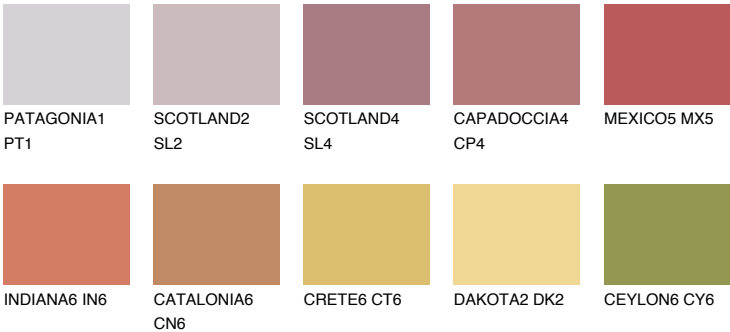

MEXICO4 MX4

☀ 23% **TSR** 47%

Matching colours

COLOURS

INTENSE

For more information on plasters and paints, go to www.ceresit.ee

*The presented colours refer to plasters and paints offered by Ceresit. Due to the use of digital techniques, the presented colours might not represent the original ones, thus they cannot be considered as a reliable colour presentation. We recommend checking the authentic colour samples.