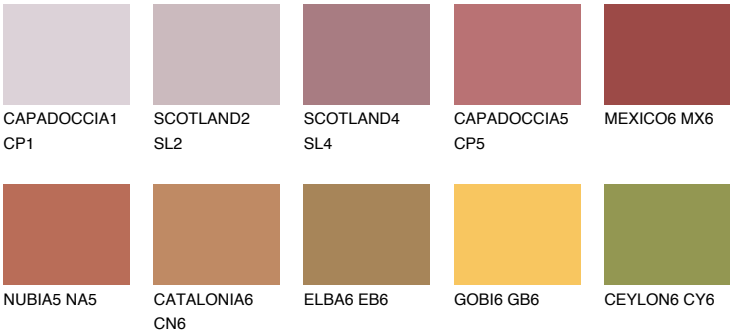

## MEXICO5 MX5

19% **TSR** 45%

### Matching colours

#### COLOURS

#### INTENSE

For more information on plasters and paints, go to [www.ceresit.ee](http://www.ceresit.ee)

\*The presented colours refer to plasters and paints offered by Ceresit. Due to the use of digital techniques, the presented colours might not represent the original ones, thus they cannot be considered as a reliable colour presentation. We recommend checking the authentic colour samples.