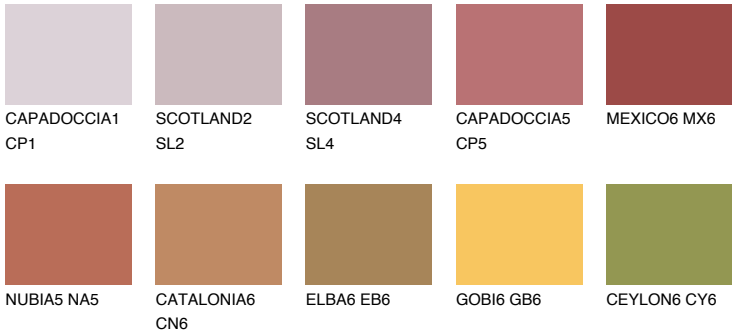

## MEXICO5 MX5

19% **TSR** 45%

### Matching colours

#### COLOURS

#### INTENSE

For more information on plasters and paints, go to [www.ceresit.ee](http://www.ceresit.ee)

\*The presented colours refer to plasters and paints offered by Ceresit. Due to the use of digital techniques, the presented colours might not represent the original ones, thus they cannot be considered as a reliable colour presentation. We recommend checking the authentic colour samples.