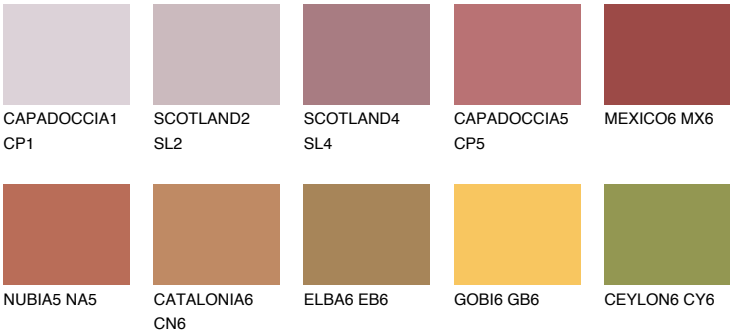

MEXICO5 MX5

19% **TSR** 45%

Matching colours

COLOURS

INTENSE

For more information on plasters and paints, go to www.ceresit.ee

*The presented colours refer to plasters and paints offered by Ceresit. Due to the use of digital techniques, the presented colours might not represent the original ones, thus they cannot be considered as a reliable colour presentation. We recommend checking the authentic colour samples.