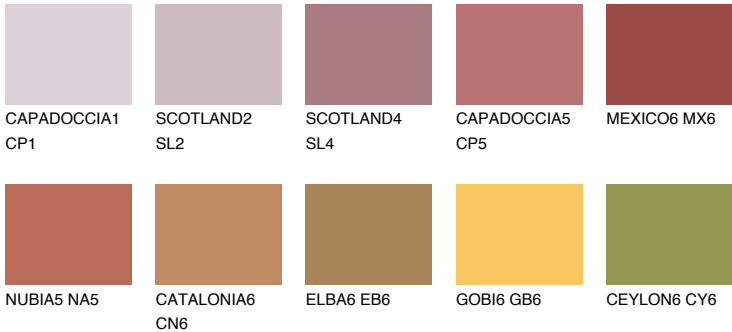

MEXICO5 MX5

19% **TSR** 45%

Matching colours

COLOURS

INTENSE

For more information on plasters and paints, go to www.ceresit.ee

*The presented colours refer to plasters and paints offered by Ceresit. Due to the use of digital techniques, the presented colours might not represent the original ones, thus they cannot be considered as a reliable colour presentation. We recommend checking the authentic colour samples.