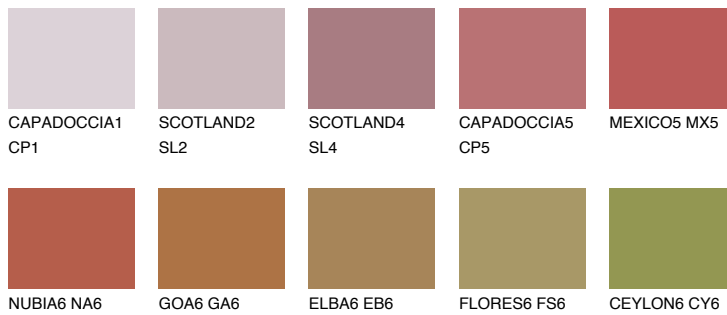

# COLOUR DETAILS

### Matching colours

#### COLOURS

#### INTENSE

For more information on plasters and paints, go to [www.ceresit.ee](http://www.ceresit.ee)

\*The presented colours refer to plasters and paints offered by Ceresit. Due to the use of digital techniques, the presented colours might not represent the original ones, thus they cannot be considered as a reliable colour presentation. We recommend checking the authentic colour samples.