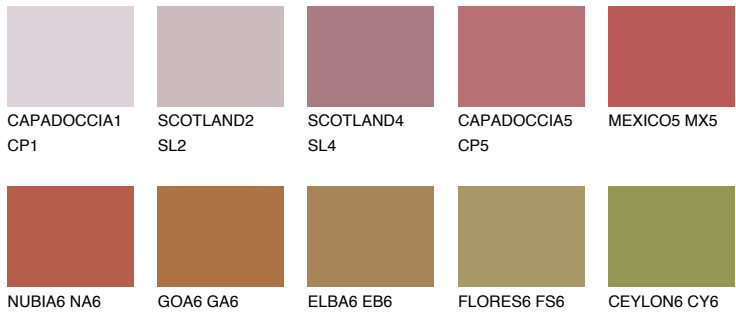

COLOUR DETAILS

MEXICO6 MX6

12% TSR 38%

Matching colours

COLOURS

INTENSE

For more information on plasters and paints, go to www.ceresit.ee

*The presented colours refer to plasters and paints offered by Ceresit. Due to the use of digital techniques, the presented colours might not represent the original ones, thus they cannot be considered as a reliable colour presentation. We recommend checking the authentic colour samples.