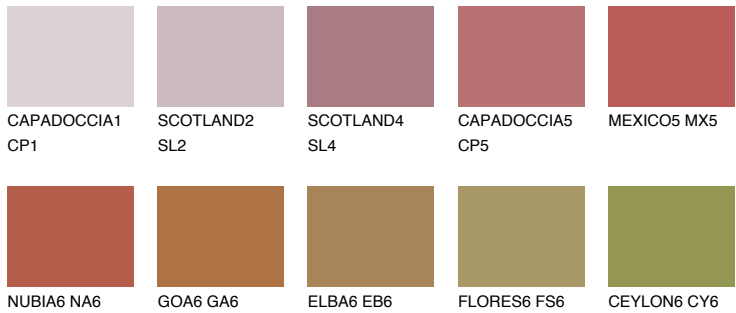

COLOUR DETAILS

MEXICO6 MX6

12% **TSR** 38%

Matching colours

COLOURS

INTENSE

For more information on plasters and paints, go to www.ceresit.ee

*The presented colours refer to plasters and paints offered by Ceresit. Due to the use of digital techniques, the presented colours might not represent the original ones, thus they cannot be considered as a reliable colour presentation. We recommend checking the authentic colour samples.