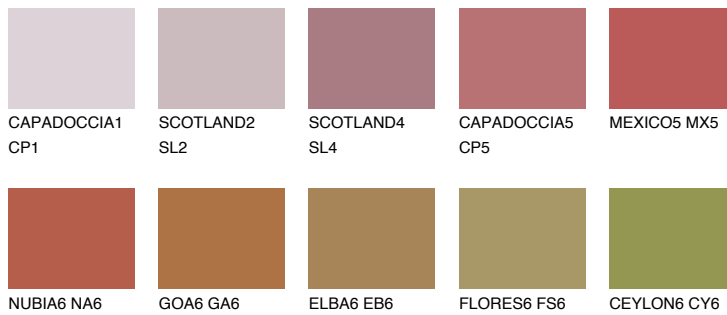

COLOUR DETAILS

MEXICO6 MX6

12% **TSR** 38%

Matching colours

COLOURS

INTENSE

For more information on plasters and paints, go to www.ceresit.ee

*The presented colours refer to plasters and paints offered by Ceresit. Due to the use of digital techniques, the presented colours might not represent the original ones, thus they cannot be considered as a reliable colour presentation. We recommend checking the authentic colour samples.