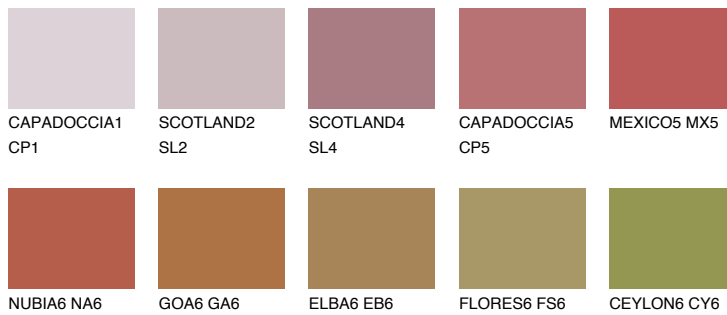

COLOUR DETAILS

MEXICO6 MX6

12% TSR 38%

Matching colours

COLOURS

INTENSE

For more information on plasters and paints, go to www.ceresit.ee

*The presented colours refer to plasters and paints offered by Ceresit. Due to the use of digital techniques, the presented colours might not represent the original ones, thus they cannot be considered as a reliable colour presentation. We recommend checking the authentic colour samples.