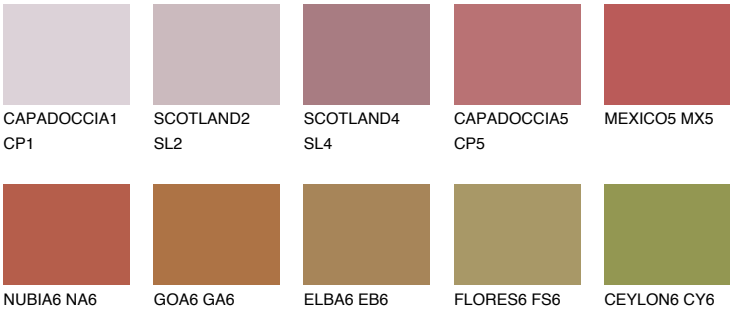

MEXICO6 MX6

12% **TSR** 38%

Matching colours

COLOURS

INTENSE

For more information on plasters and paints, go to www.ceresit.ee

*The presented colours refer to plasters and paints offered by Ceresit. Due to the use of digital techniques, the presented colours might not represent the original ones, thus they cannot be considered as a reliable colour presentation. We recommend checking the authentic colour samples.