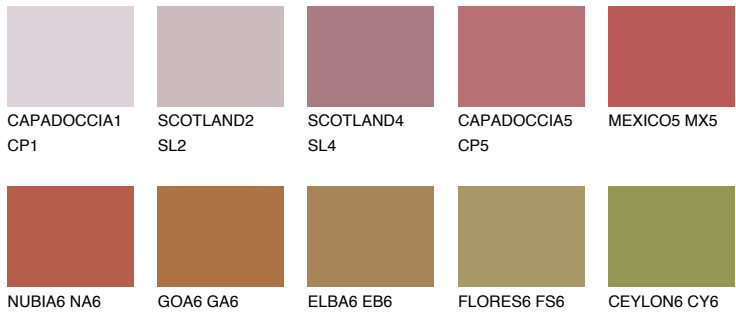

# COLOUR DETAILS

### Matching colours

#### COLOURS

#### INTENSE

For more information on plasters and paints, go to [www.ceresit.ee](http://www.ceresit.ee)

\*The presented colours refer to plasters and paints offered by Ceresit. Due to the use of digital techniques, the presented colours might not represent the original ones, thus they cannot be considered as a reliable colour presentation. We recommend checking the authentic colour samples.