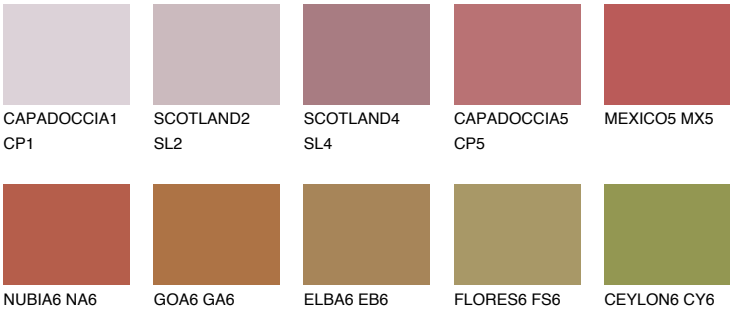

## MEXICO6 MX6

12% **TSR** 38%

### Matching colours

#### COLOURS

#### INTENSE

For more information on plasters and paints, go to [www.ceresit.ee](http://www.ceresit.ee)

\*The presented colours refer to plasters and paints offered by Ceresit. Due to the use of digital techniques, the presented colours might not represent the original ones, thus they cannot be considered as a reliable colour presentation. We recommend checking the authentic colour samples.