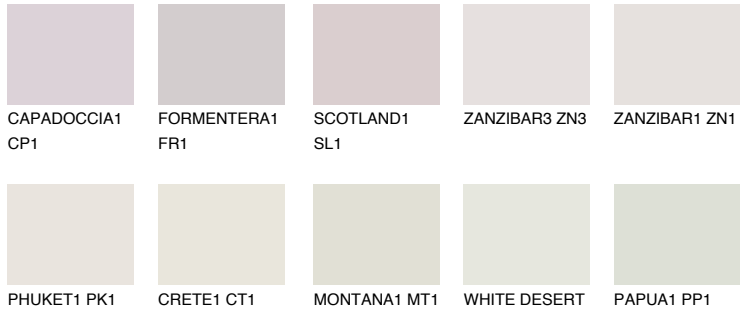

COLOUR DETAILS

OKLAHOMA1 OK1

77% **TSR** 72%

Matching colours

COLOURS

INTENSE

For more information on plasters and paints, go to www.ceresit.ee

*The presented colours refer to plasters and paints offered by Ceresit. Due to the use of digital techniques, the presented colours might not represent the original ones, thus they cannot be considered as a reliable colour presentation. We recommend checking the authentic colour samples.