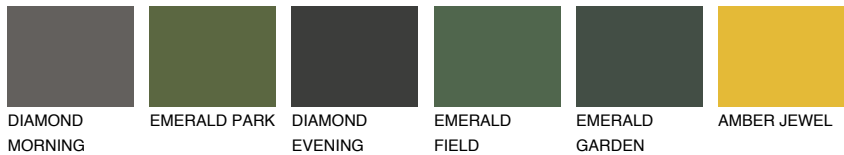

COLOUR DETAILS

OKLAHOMA1 OK1

77% TSR 72%

Matching colours

COLOURS

INTENSE

For more information on plasters and paints, go to www.ceresit.ee

*The presented colours refer to plasters and paints offered by Ceresit. Due to the use of digital techniques, the presented colours might not represent the original ones, thus they cannot be considered as a reliable colour presentation. We recommend checking the authentic colour samples.