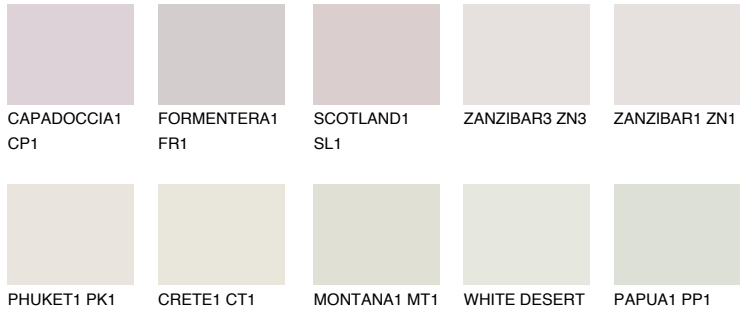

# COLOUR DETAILS

### Matching colours

#### COLOURS

#### INTENSE

For more information on plasters and paints, go to [www.ceresit.ee](http://www.ceresit.ee)

\*The presented colours refer to plasters and paints offered by Ceresit. Due to the use of digital techniques, the presented colours might not represent the original ones, thus they cannot be considered as a reliable colour presentation. We recommend checking the authentic colour samples.