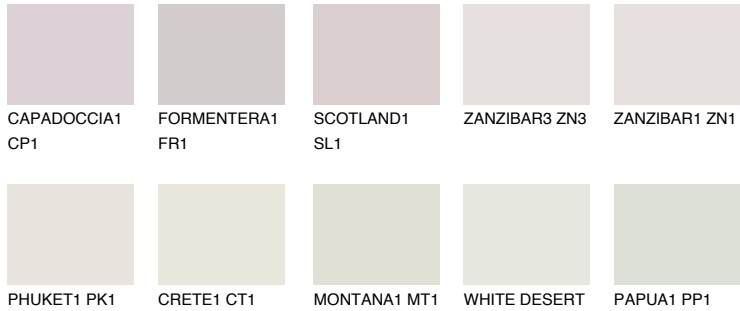

COLOUR DETAILS

OKLAHOMA1 OK1

77% **TSR** 72%

Matching colours

COLOURS

INTENSE

For more information on plasters and paints, go to
www.ceresit.ee

*The presented colours refer to plasters and paints offered by Ceresit. Due to the use of digital techniques, the presented colours might not represent the original ones, thus they cannot be considered as a reliable colour presentation. We recommend checking the authentic colour samples.