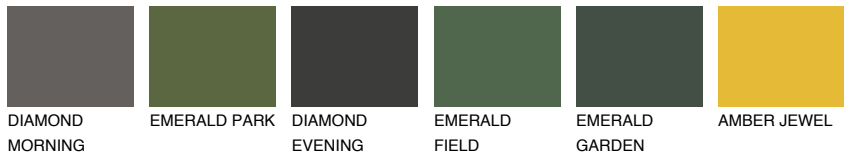

COLOUR DETAILS

OKLAHOMA1 OK1

77% **TSR** 72%

Matching colours

COLOURS

INTENSE

For more information on plasters and paints, go to
www.ceresit.ee

*The presented colours refer to plasters and paints offered by Ceresit. Due to the use of digital techniques, the presented colours might not represent the original ones, thus they cannot be considered as a reliable colour presentation. We recommend checking the authentic colour samples.