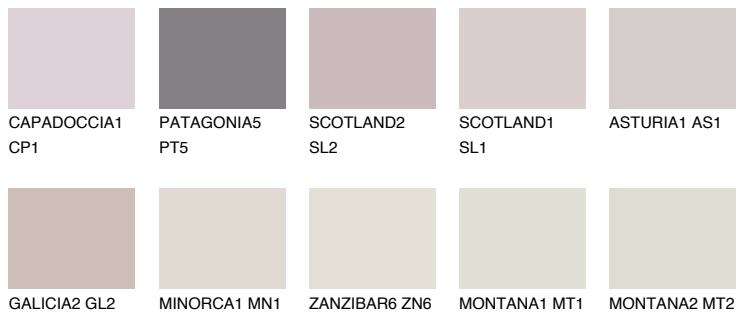

## OKLAHOMA2 OK2

69% **TSR** 72%

### Matching colours

#### COLOURS

#### INTENSE

For more information on plasters and paints, go to  
[www.ceresit.ee](http://www.ceresit.ee)

\*The presented colours refer to plasters and paints offered by Ceresit. Due to the use of digital techniques, the presented colours might not represent the original ones, thus they cannot be considered as a reliable colour presentation. We recommend checking the authentic colour samples.