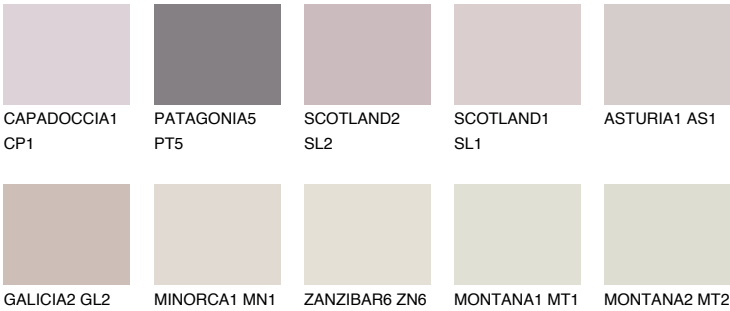

OKLAHOMA2 OK2

69% TSR 72%

Matching colours

COLOURS

INTENSE

For more information on plasters and paints, go to www.ceresit.ee

*The presented colours refer to plasters and paints offered by Ceresit. Due to the use of digital techniques, the presented colours might not represent the original ones, thus they cannot be considered as a reliable colour presentation. We recommend checking the authentic colour samples.