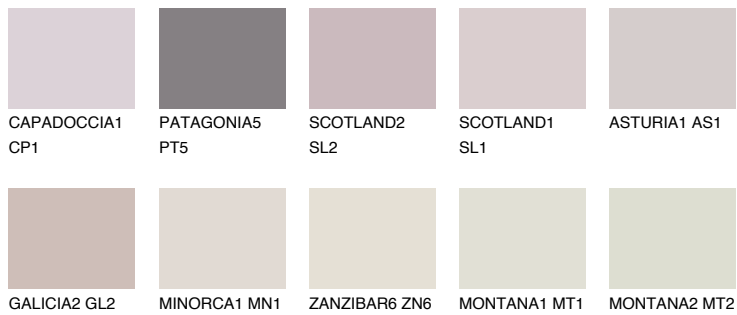

OKLAHOMA2 OK2

69% **TSR** 72%

Matching colours

COLOURS

INTENSE

For more information on plasters and paints, go to www.ceresit.ee

*The presented colours refer to plasters and paints offered by Ceresit. Due to the use of digital techniques, the presented colours might not represent the original ones, thus they cannot be considered as a reliable colour presentation. We recommend checking the authentic colour samples.