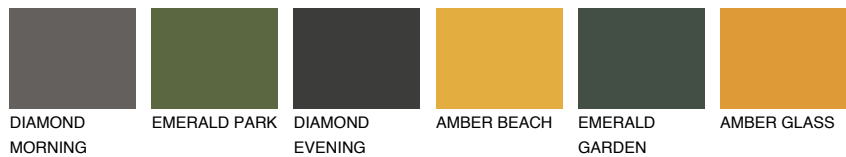

OKLAHOMA2 OK2

69% **TSR** 72%

Matching colours

COLOURS

INTENSE

For more information on plasters and paints, go to www.ceresit.ee

*The presented colours refer to plasters and paints offered by Ceresit. Due to the use of digital techniques, the presented colours might not represent the original ones, thus they cannot be considered as a reliable colour presentation. We recommend checking the authentic colour samples.