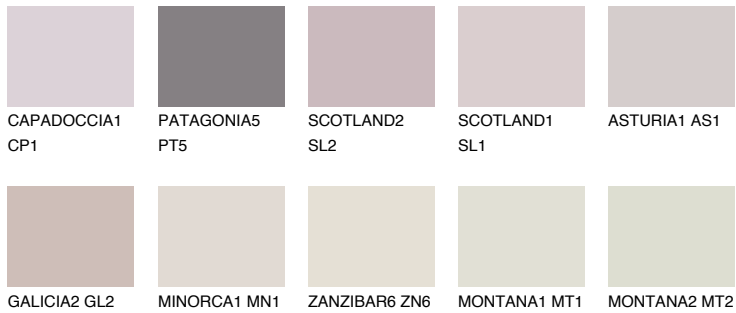

COLOUR DETAILS

OKLAHOMA2 OK2

69% TSR 72%

Matching colours

COLOURS

INTENSE

For more information on plasters and paints, go to www.ceresit.ee

*The presented colours refer to plasters and paints offered by Ceresit. Due to the use of digital techniques, the presented colours might not represent the original ones, thus they cannot be considered as a reliable colour presentation. We recommend checking the authentic colour samples.