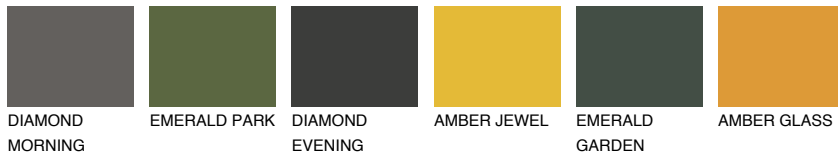

# COLOUR DETAILS

## OKLAHOMA3 OK3

60% TSR 62%

### Matching colours

#### COLOURS