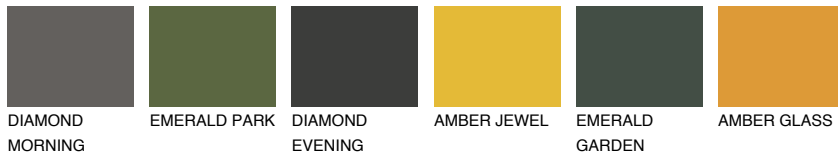

COLOUR DETAILS

OKLAHOMA3 OK3

60% TSR 62%

Matching colours

COLOURS

INTENSE

For more information on plasters and paints, go to www.ceresit.ee

*The presented colours refer to plasters and paints offered by Ceresit. Due to the use of digital techniques, the presented colours might not represent the original ones, thus they cannot be considered as a reliable colour presentation. We recommend checking the authentic colour samples.