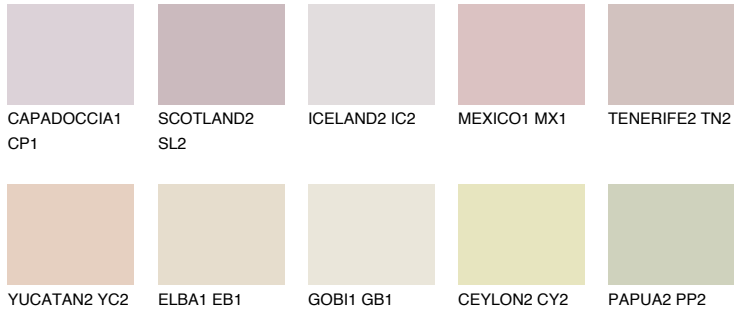

COLOUR DETAILS

OKLAHOMA3 OK3

60% TSR 62%

Matching colours

COLOURS

INTENSE

For more information on plasters and paints, go to www.ceresit.ee

*The presented colours refer to plasters and paints offered by Ceresit. Due to the use of digital techniques, the presented colours might not represent the original ones, thus they cannot be considered as a reliable colour presentation. We recommend checking the authentic colour samples.