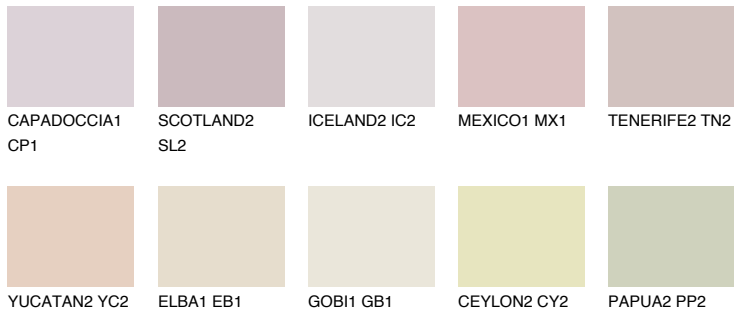

# COLOUR DETAILS

### Matching colours

#### COLOURS

#### INTENSE

For more information on plasters and paints, go to [www.ceresit.ee](http://www.ceresit.ee)

\*The presented colours refer to plasters and paints offered by Ceresit. Due to the use of digital techniques, the presented colours might not represent the original ones, thus they cannot be considered as a reliable colour presentation. We recommend checking the authentic colour samples.