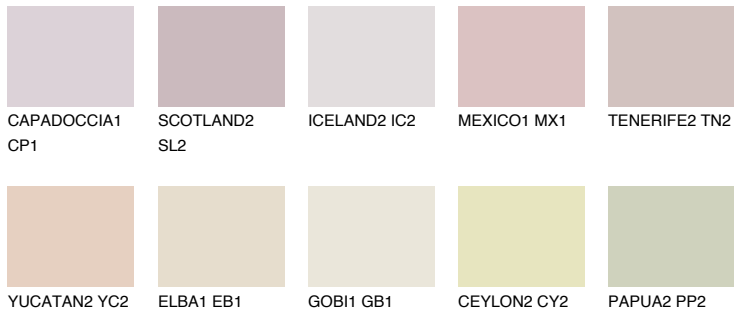

COLOUR DETAILS

OKLAHOMA3 OK3

60% TSR 62%

Matching colours

COLOURS

INTENSE

For more information on plasters and paints, go to www.ceresit.ee

*The presented colours refer to plasters and paints offered by Ceresit. Due to the use of digital techniques, the presented colours might not represent the original ones, thus they cannot be considered as a reliable colour presentation. We recommend checking the authentic colour samples.