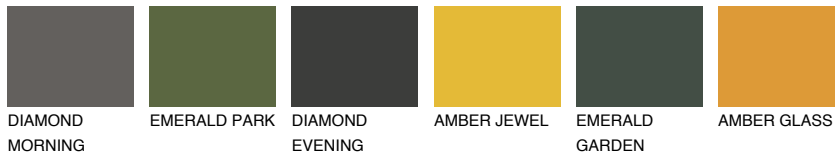

COLOUR DETAILS

OKLAHOMA3 OK3

60% TSR 62%

Matching colours

COLOURS

INTENSE

For more information on plasters and paints, go to www.ceresit.ee

*The presented colours refer to plasters and paints offered by Ceresit. Due to the use of digital techniques, the presented colours might not represent the original ones, thus they cannot be considered as a reliable colour presentation. We recommend checking the authentic colour samples.