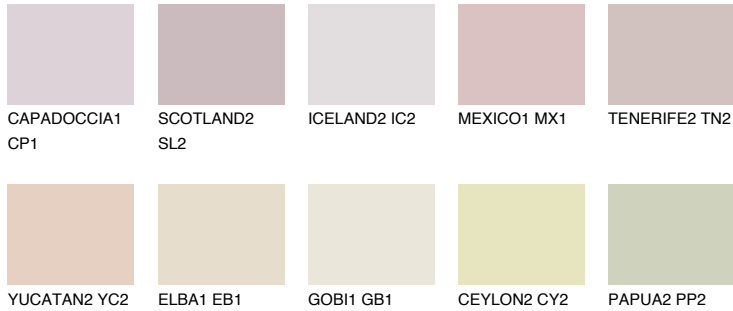

COLOUR DETAILS

OKLAHOMA3 OK3

60% TSR 62%

Matching colours

COLOURS

INTENSE

For more information on plasters and paints, go to www.ceresit.ee

*The presented colours refer to plasters and paints offered by Ceresit. Due to the use of digital techniques, the presented colours might not represent the original ones, thus they cannot be considered as a reliable colour presentation. We recommend checking the authentic colour samples.