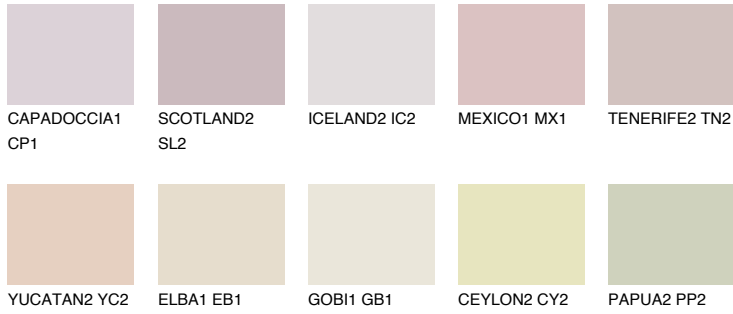

# COLOUR DETAILS

### Matching colours

#### COLOURS

#### INTENSE

For more information on plasters and paints, go to [www.ceresit.ee](http://www.ceresit.ee)

\*The presented colours refer to plasters and paints offered by Ceresit. Due to the use of digital techniques, the presented colours might not represent the original ones, thus they cannot be considered as a reliable colour presentation. We recommend checking the authentic colour samples.