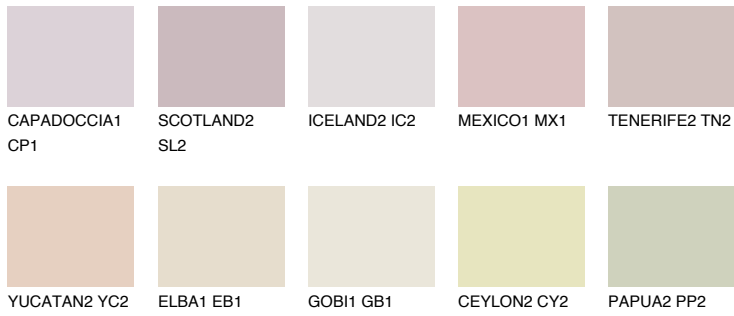

# COLOUR DETAILS

### Matching colours

#### COLOURS

#### INTENSE

For more information on plasters and paints, go to [www.ceresit.ee](http://www.ceresit.ee)

\*The presented colours refer to plasters and paints offered by Ceresit. Due to the use of digital techniques, the presented colours might not represent the original ones, thus they cannot be considered as a reliable colour presentation. We recommend checking the authentic colour samples.