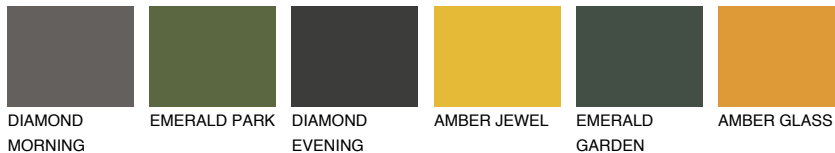

COLOUR DETAILS

OKLAHOMA3 OK3

60% TSR 62%

Matching colours

COLOURS

INTENSE

For more information on plasters and paints, go to www.ceresit.ee

*The presented colours refer to plasters and paints offered by Ceresit. Due to the use of digital techniques, the presented colours might not represent the original ones, thus they cannot be considered as a reliable colour presentation. We recommend checking the authentic colour samples.