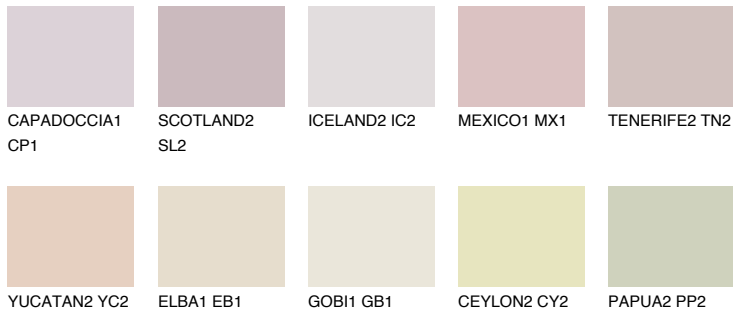

# COLOUR DETAILS

### Matching colours

#### COLOURS

#### INTENSE

For more information on plasters and paints, go to [www.ceresit.ee](http://www.ceresit.ee)

\*The presented colours refer to plasters and paints offered by Ceresit. Due to the use of digital techniques, the presented colours might not represent the original ones, thus they cannot be considered as a reliable colour presentation. We recommend checking the authentic colour samples.