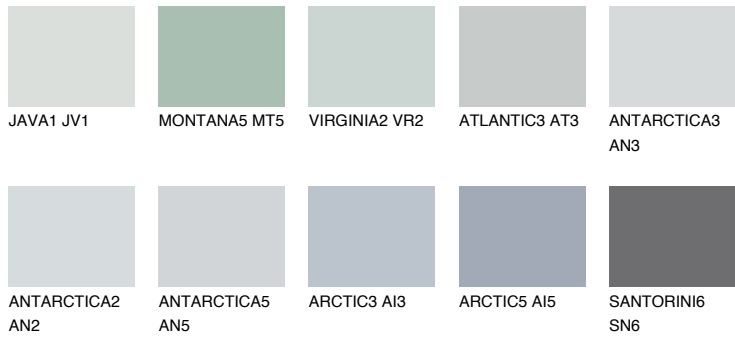

# COLOUR DETAILS

## PACIFIC1 PC1

72% TSR 68%

### Matching colours

#### COLOURS