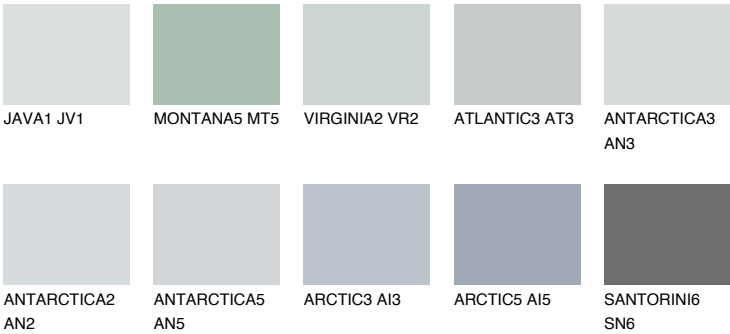

COLOUR DETAILS

PACIFIC1 PC1

72% TSR 68%

Matching colours

COLOURS

INTENSE

For more information on plasters and paints, go to www.ceresit.ee

*The presented colours refer to plasters and paints offered by Ceresit. Due to the use of digital techniques, the presented colours might not represent the original ones, thus they cannot be considered as a reliable colour presentation. We recommend checking the authentic colour samples.