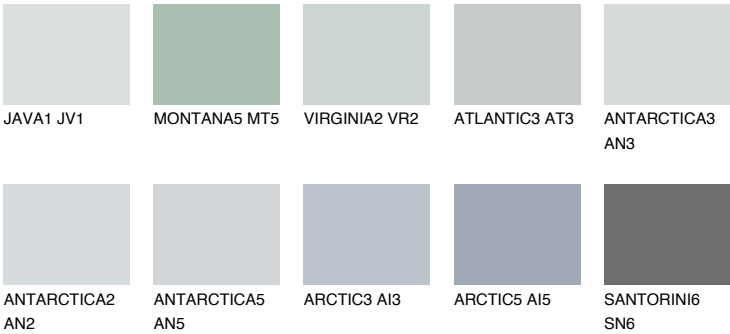

PACIFIC1 PC1

72% **TSR** 68%

Matching colours

COLOURS

INTENSE

For more information on plasters and paints, go to www.ceresit.ee

*The presented colours refer to plasters and paints offered by Ceresit. Due to the use of digital techniques, the presented colours might not represent the original ones, thus they cannot be considered as a reliable colour presentation. We recommend checking the authentic colour samples.