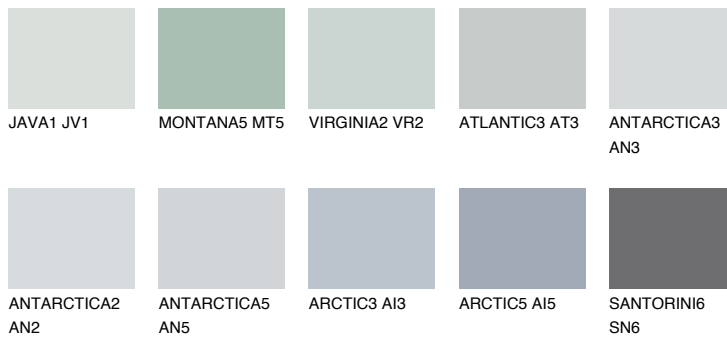

COLOUR DETAILS

PACIFIC1 PC1

72% TSR 68%

Matching colours

COLOURS

INTENSE

For more information on plasters and paints, go to www.ceresit.ee

*The presented colours refer to plasters and paints offered by Ceresit. Due to the use of digital techniques, the presented colours might not represent the original ones, thus they cannot be considered as a reliable colour presentation. We recommend checking the authentic colour samples.