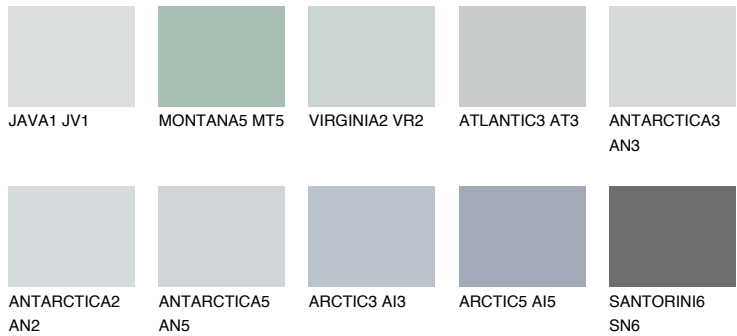

# COLOUR DETAILS

## PACIFIC1 PC1

72% TSR 68%

### Matching colours

#### COLOURS