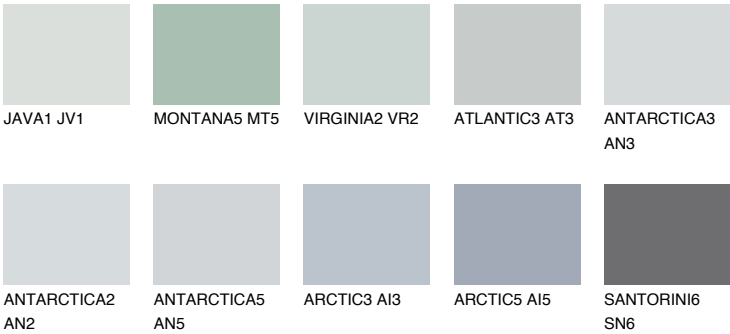

# COLOUR DETAILS

## PACIFIC1 PC1

72% TSR 68%

### Matching colours

#### COLOURS