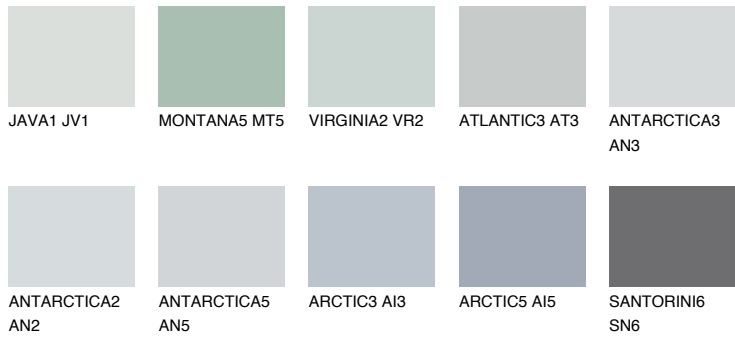

COLOUR DETAILS

PACIFIC1 PC1

72% TSR 68%

Matching colours

COLOURS

INTENSE

For more information on plasters and paints, go to www.ceresit.ee

*The presented colours refer to plasters and paints offered by Ceresit. Due to the use of digital techniques, the presented colours might not represent the original ones, thus they cannot be considered as a reliable colour presentation. We recommend checking the authentic colour samples.