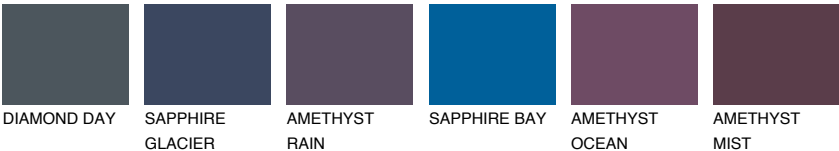

COLOUR DETAILS

PACIFIC1 PC1

72% TSR 68%

Matching colours

COLOURS

INTENSE

For more information on plasters and paints, go to www.ceresit.ee

*The presented colours refer to plasters and paints offered by Ceresit. Due to the use of digital techniques, the presented colours might not represent the original ones, thus they cannot be considered as a reliable colour presentation. We recommend checking the authentic colour samples.