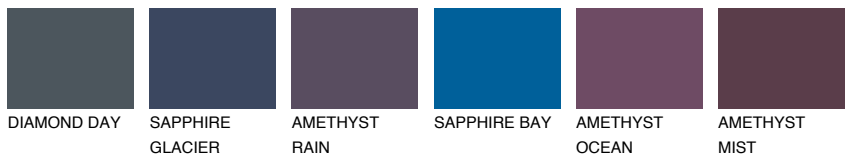

COLOUR DETAILS

PACIFIC1 PC1

72% TSR 68%

Matching colours

COLOURS

INTENSE

For more information on plasters and paints, go to www.ceresit.ee

*The presented colours refer to plasters and paints offered by Ceresit. Due to the use of digital techniques, the presented colours might not represent the original ones, thus they cannot be considered as a reliable colour presentation. We recommend checking the authentic colour samples.