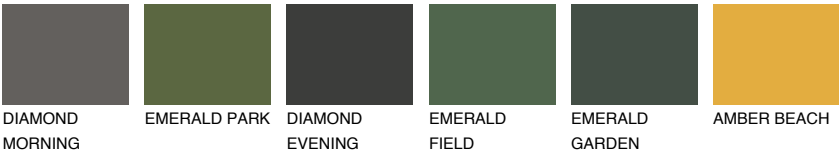

OKLAHOMA4 OK4

48% TSR 52%

Matching colours

COLOURS

INTENSE

For more information on plasters and paints, go to www.ceresit.ee

*The presented colours refer to plasters and paints offered by Ceresit. Due to the use of digital techniques, the presented colours might not represent the original ones, thus they cannot be considered as a reliable colour presentation. We recommend checking the authentic colour samples.