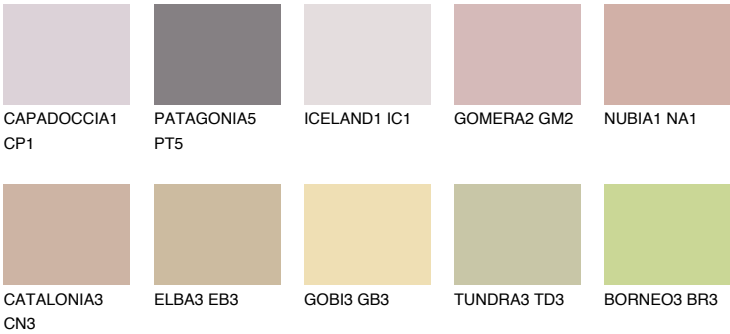

OKLAHOMA4 OK4

48% TSR 52%

Matching colours

COLOURS

INTENSE

For more information on plasters and paints, go to www.ceresit.ee

*The presented colours refer to plasters and paints offered by Ceresit. Due to the use of digital techniques, the presented colours might not represent the original ones, thus they cannot be considered as a reliable colour presentation. We recommend checking the authentic colour samples.