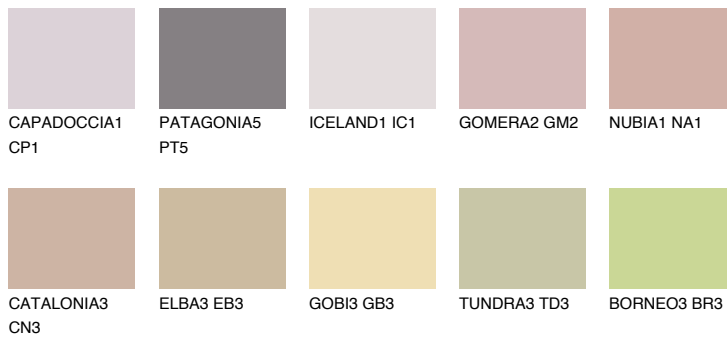

OKLAHOMA4 OK4

48% **TSR** 52%

Matching colours

COLOURS

INTENSE

For more information on plasters and paints, go to
www.ceresit.ee

*The presented colours refer to plasters and paints offered by Ceresit. Due to the use of digital techniques, the presented colours might not represent the original ones, thus they cannot be considered as a reliable colour presentation. We recommend checking the authentic colour samples.