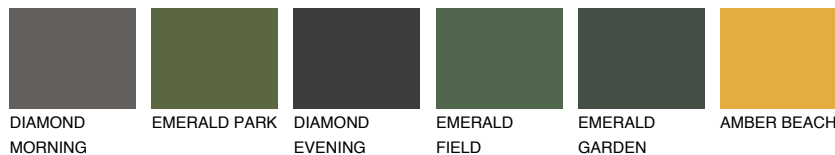

OKLAHOMA4 OK4

48% **TSR** 52%

Matching colours

COLOURS

INTENSE

For more information on plasters and paints, go to
www.ceresit.ee

*The presented colours refer to plasters and paints offered by Ceresit. Due to the use of digital techniques, the presented colours might not represent the original ones, thus they cannot be considered as a reliable colour presentation. We recommend checking the authentic colour samples.