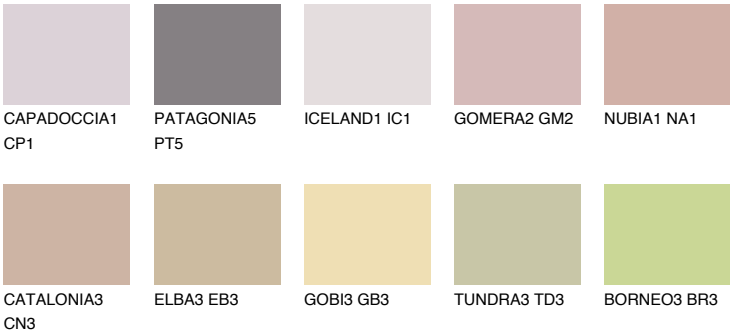

## OKLAHOMA4 OK4

48% TSR 52%

### Matching colours

#### COLOURS

#### INTENSE

For more information on plasters and paints, go to [www.ceresit.ee](http://www.ceresit.ee)

\*The presented colours refer to plasters and paints offered by Ceresit. Due to the use of digital techniques, the presented colours might not represent the original ones, thus they cannot be considered as a reliable colour presentation. We recommend checking the authentic colour samples.