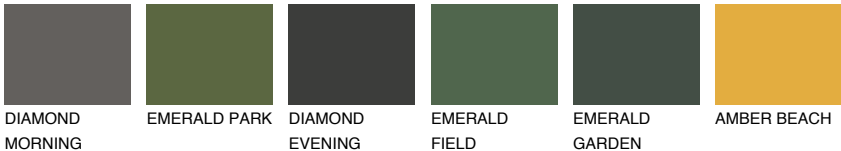

OKLAHOMA4 OK4

48% TSR 52%

Matching colours

COLOURS

INTENSE

For more information on plasters and paints, go to www.ceresit.ee

*The presented colours refer to plasters and paints offered by Ceresit. Due to the use of digital techniques, the presented colours might not represent the original ones, thus they cannot be considered as a reliable colour presentation. We recommend checking the authentic colour samples.