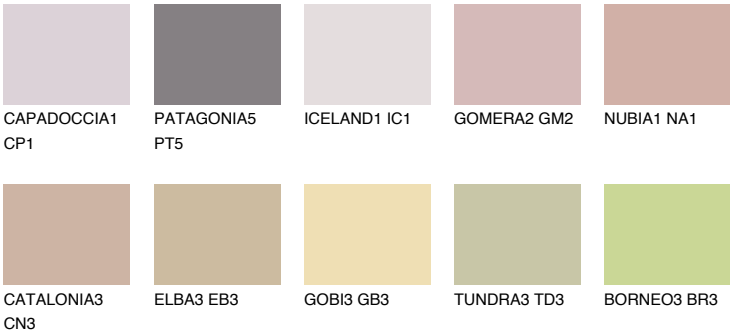

OKLAHOMA4 OK4

48% **TSR** 52%

Matching colours

COLOURS

INTENSE

For more information on plasters and paints, go to www.ceresit.ee

*The presented colours refer to plasters and paints offered by Ceresit. Due to the use of digital techniques, the presented colours might not represent the original ones, thus they cannot be considered as a reliable colour presentation. We recommend checking the authentic colour samples.