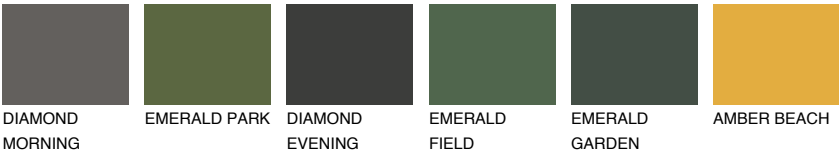

OKLAHOMA4 OK4

48% **TSR** 52%

Matching colours

COLOURS

INTENSE

For more information on plasters and paints, go to www.ceresit.ee

*The presented colours refer to plasters and paints offered by Ceresit. Due to the use of digital techniques, the presented colours might not represent the original ones, thus they cannot be considered as a reliable colour presentation. We recommend checking the authentic colour samples.