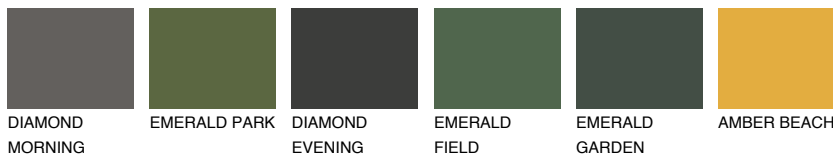

OKLAHOMA4 OK4

48% **TSR** 52%

Matching colours

COLOURS

INTENSE

For more information on plasters and paints, go to
www.ceresit.ee

*The presented colours refer to plasters and paints offered by Ceresit. Due to the use of digital techniques, the presented colours might not represent the original ones, thus they cannot be considered as a reliable colour presentation. We recommend checking the authentic colour samples.