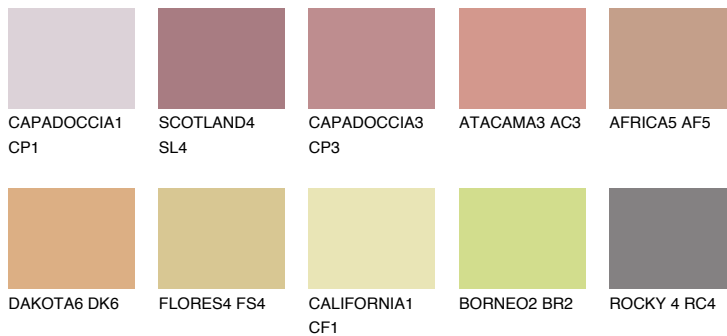

# COLOUR DETAILS

### Matching colours

#### COLOURS

#### INTENSE

For more information on plasters and paints, go to [www.ceresit.ee](http://www.ceresit.ee)

\*The presented colours refer to plasters and paints offered by Ceresit. Due to the use of digital techniques, the presented colours might not represent the original ones, thus they cannot be considered as a reliable colour presentation. We recommend checking the authentic colour samples.