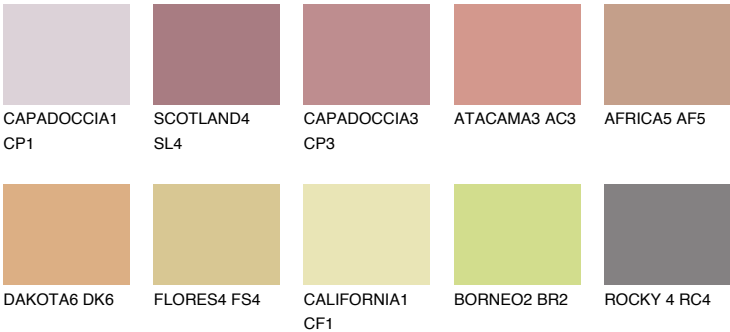

## OKLAHOMA5 OK5

37% TSR 52%

### Matching colours

#### COLOURS

#### INTENSE

For more information on plasters and paints, go to [www.ceresit.ee](http://www.ceresit.ee)

\*The presented colours refer to plasters and paints offered by Ceresit. Due to the use of digital techniques, the presented colours might not represent the original ones, thus they cannot be considered as a reliable colour presentation. We recommend checking the authentic colour samples.