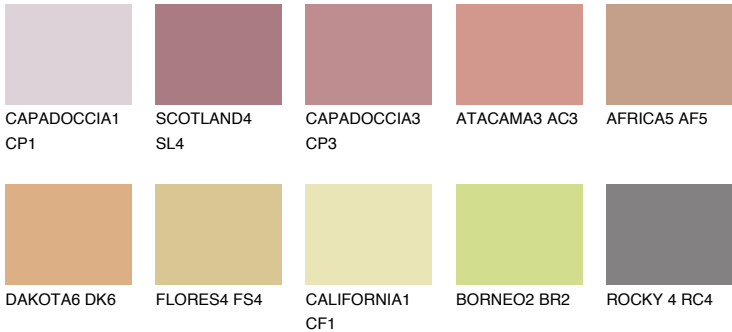

OKLAHOMA5 OK5

☀️ 37% **TSR** 52%

Matching colours

COLOURS

INTENSE

For more information on plasters and paints, go to
www.ceresit.ee

*The presented colours refer to plasters and paints offered by Ceresit. Due to the use of digital techniques, the presented colours might not represent the original ones, thus they cannot be considered as a reliable colour presentation. We recommend checking the authentic colour samples.