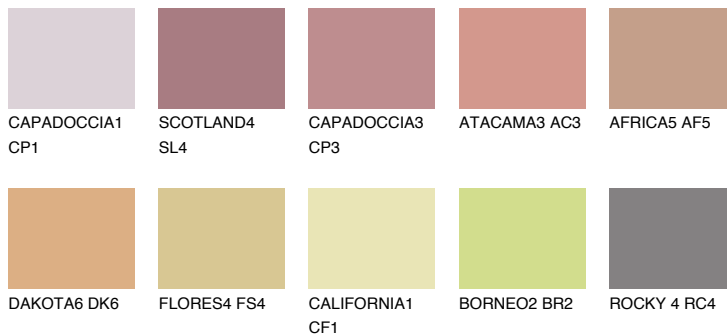

COLOUR DETAILS

OKLAHOMA5 OK5

37% TSR 52%

Matching colours

COLOURS

INTENSE

For more information on plasters and paints, go to www.ceresit.ee

*The presented colours refer to plasters and paints offered by Ceresit. Due to the use of digital techniques, the presented colours might not represent the original ones, thus they cannot be considered as a reliable colour presentation. We recommend checking the authentic colour samples.