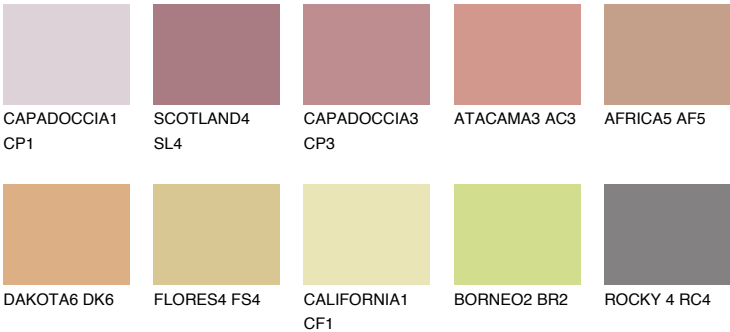

OKLAHOMA5 OK5

37% TSR 52%

Matching colours

COLOURS

INTENSE

For more information on plasters and paints, go to www.ceresit.ee

*The presented colours refer to plasters and paints offered by Ceresit. Due to the use of digital techniques, the presented colours might not represent the original ones, thus they cannot be considered as a reliable colour presentation. We recommend checking the authentic colour samples.