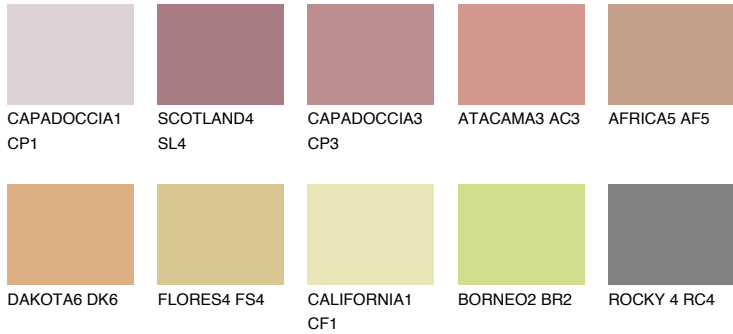

COLOUR DETAILS

OKLAHOMA5 OK5

37% TSR 52%

Matching colours

COLOURS

INTENSE

For more information on plasters and paints, go to www.ceresit.ee

*The presented colours refer to plasters and paints offered by Ceresit. Due to the use of digital techniques, the presented colours might not represent the original ones, thus they cannot be considered as a reliable colour presentation. We recommend checking the authentic colour samples.