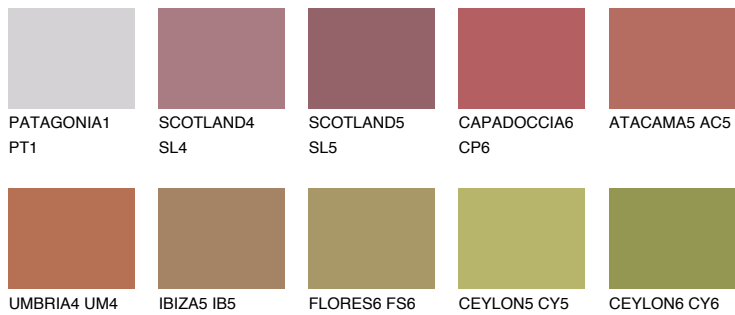

COLOUR DETAILS

OKLAHOMA6 OK6

☀ 23% **TSR** 43%

Matching colours

COLOURS

INTENSE

For more information on plasters and paints, go to www.ceresit.ee

*The presented colours refer to plasters and paints offered by Ceresit. Due to the use of digital techniques, the presented colours might not represent the original ones, thus they cannot be considered as a reliable colour presentation. We recommend checking the authentic colour samples.