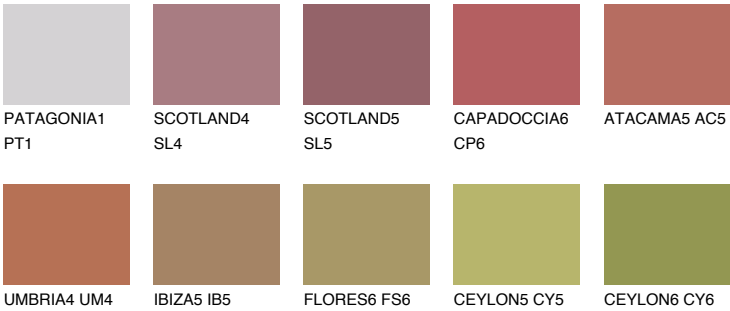

OKLAHOMA6 OK6

☀ 23% **TSR** 43%

Matching colours

COLOURS

INTENSE

For more information on plasters and paints, go to
www.ceresit.ee

*The presented colours refer to plasters and paints offered by Ceresit. Due to the use of digital techniques, the presented colours might not represent the original ones, thus they cannot be considered as a reliable colour presentation. We recommend checking the authentic colour samples.