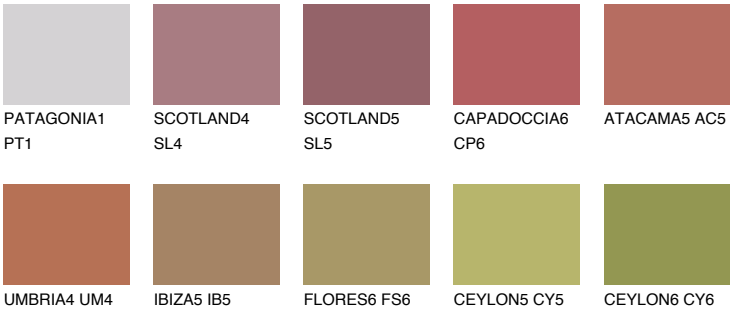

COLOUR DETAILS

OKLAHOMA6 OK6

☀ 23% **TSR** 43%

Matching colours

COLOURS

INTENSE

For more information on plasters and paints, go to
www.ceresit.ee

*The presented colours refer to plasters and paints offered by Ceresit. Due to the use of digital techniques, the presented colours might not represent the original ones, thus they cannot be considered as a reliable colour presentation. We recommend checking the authentic colour samples.