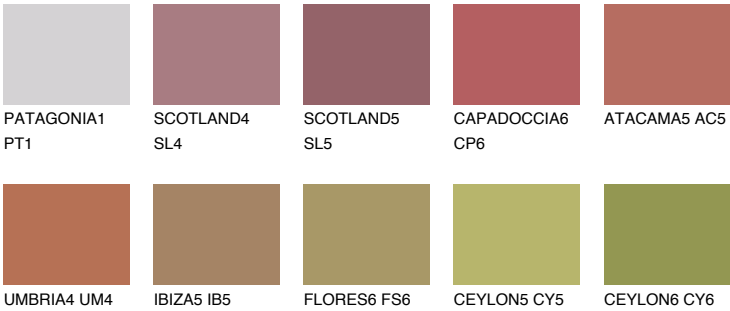

# COLOUR DETAILS

### Matching colours

#### COLOURS

#### INTENSE

For more information on plasters and paints, go to [www.ceresit.ee](http://www.ceresit.ee)

\*The presented colours refer to plasters and paints offered by Ceresit. Due to the use of digital techniques, the presented colours might not represent the original ones, thus they cannot be considered as a reliable colour presentation. We recommend checking the authentic colour samples.