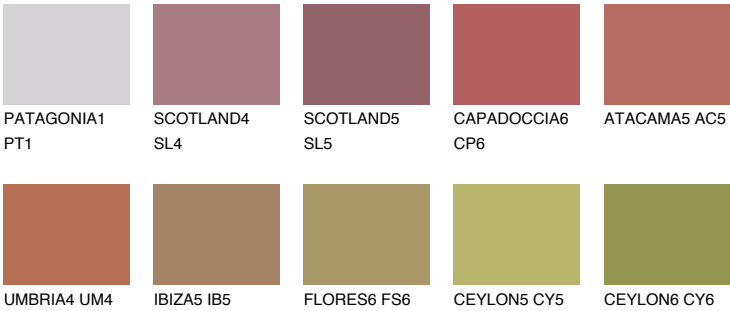

OKLAHOMA6 OK6

☀ 23% **TSR** 43%

Matching colours

COLOURS

INTENSE

For more information on plasters and paints, go to www.ceresit.ee

*The presented colours refer to plasters and paints offered by Ceresit. Due to the use of digital techniques, the presented colours might not represent the original ones, thus they cannot be considered as a reliable colour presentation. We recommend checking the authentic colour samples.