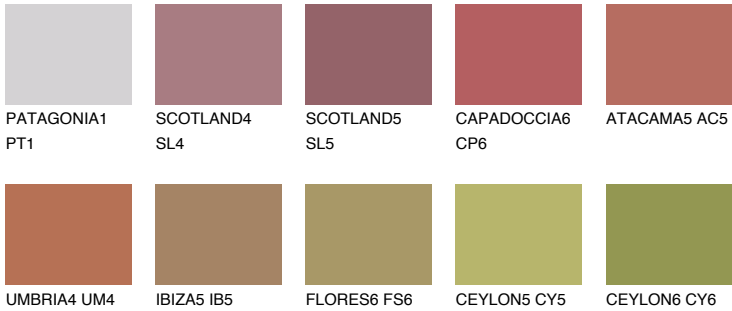

## OKLAHOMA6 OK6

23% **TSR** 43%

### Matching colours

#### COLOURS

#### INTENSE

For more information on plasters and paints, go to [www.ceresit.ee](http://www.ceresit.ee)

\*The presented colours refer to plasters and paints offered by Ceresit. Due to the use of digital techniques, the presented colours might not represent the original ones, thus they cannot be considered as a reliable colour presentation. We recommend checking the authentic colour samples.