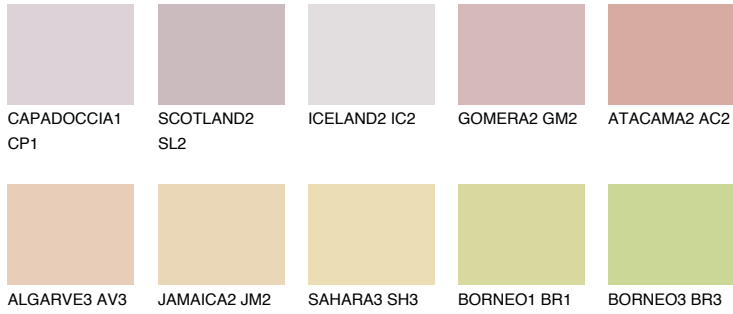

COLOUR DETAILS

UTAH1 UT1

61% **TSR** 68%

Matching colours

COLOURS

INTENSE

For more information on plasters and paints, go to www.ceresit.ee

*The presented colours refer to plasters and paints offered by Ceresit. Due to the use of digital techniques, the presented colours might not represent the original ones, thus they cannot be considered as a reliable colour presentation. We recommend checking the authentic colour samples.