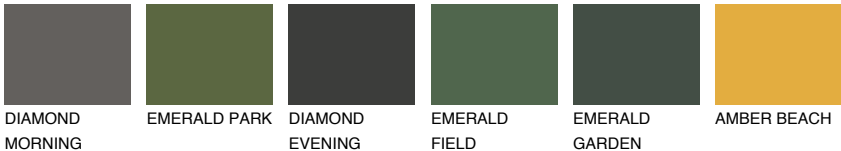

UTAH1 UT1

61% **TSR** 68%

Matching colours

COLOURS

INTENSE

For more information on plasters and paints, go to www.ceresit.ee

*The presented colours refer to plasters and paints offered by Ceresit. Due to the use of digital techniques, the presented colours might not represent the original ones, thus they cannot be considered as a reliable colour presentation. We recommend checking the authentic colour samples.