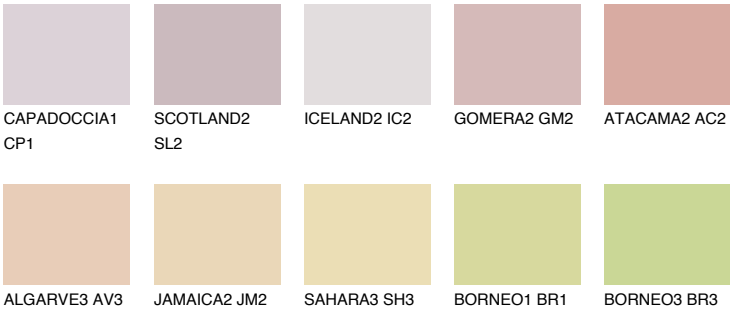

UTAH1 UT1

61% **TSR** 68%

Matching colours

COLOURS

INTENSE

For more information on plasters and paints, go to www.ceresit.ee

*The presented colours refer to plasters and paints offered by Ceresit. Due to the use of digital techniques, the presented colours might not represent the original ones, thus they cannot be considered as a reliable colour presentation. We recommend checking the authentic colour samples.