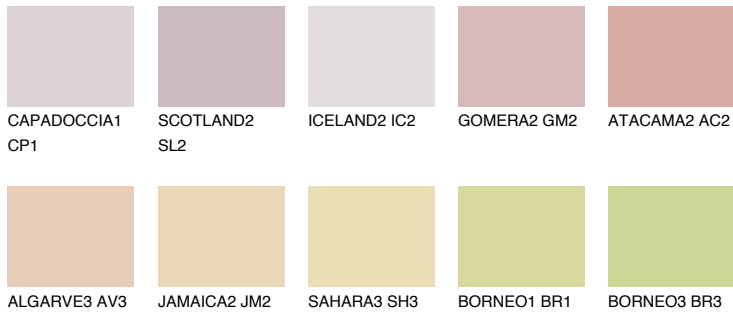

COLOUR DETAILS

UTAH1 UT1

61% TSR 68%

Matching colours

COLOURS

INTENSE

For more information on plasters and paints, go to www.ceresit.ee

*The presented colours refer to plasters and paints offered by Ceresit. Due to the use of digital techniques, the presented colours might not represent the original ones, thus they cannot be considered as a reliable colour presentation. We recommend checking the authentic colour samples.