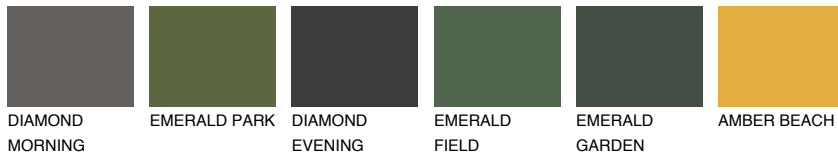

COLOUR DETAILS

UTAH1 UT1

61% **TSR** 68%

Matching colours

COLOURS

INTENSE

For more information on plasters and paints, go to www.ceresit.ee

*The presented colours refer to plasters and paints offered by Ceresit. Due to the use of digital techniques, the presented colours might not represent the original ones, thus they cannot be considered as a reliable colour presentation. We recommend checking the authentic colour samples.