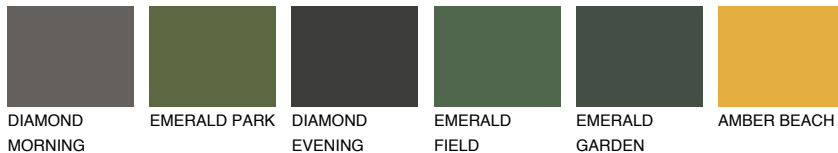

COLOUR DETAILS

UTAH1 UT1

61% TSR 68%

Matching colours

COLOURS

INTENSE

For more information on plasters and paints, go to www.ceresit.ee

*The presented colours refer to plasters and paints offered by Ceresit. Due to the use of digital techniques, the presented colours might not represent the original ones, thus they cannot be considered as a reliable colour presentation. We recommend checking the authentic colour samples.