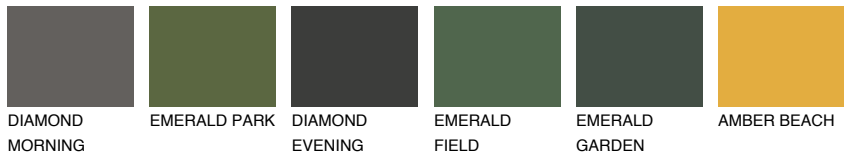

COLOUR DETAILS

UTAH1 UT1

61% TSR 68%

Matching colours

COLOURS

INTENSE

For more information on plasters and paints, go to www.ceresit.ee

*The presented colours refer to plasters and paints offered by Ceresit. Due to the use of digital techniques, the presented colours might not represent the original ones, thus they cannot be considered as a reliable colour presentation. We recommend checking the authentic colour samples.