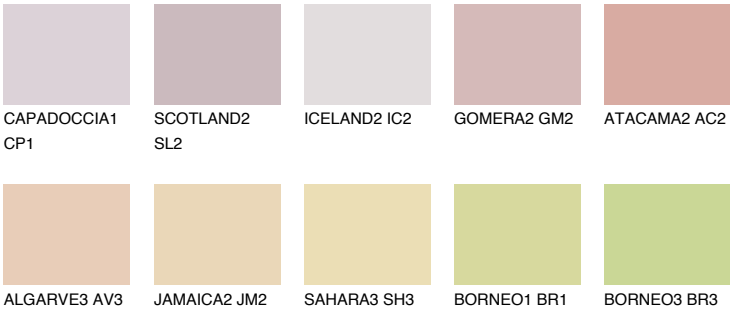

UTAH1 UT1

61% TSR 68%

Matching colours

COLOURS

INTENSE

For more information on plasters and paints, go to www.ceresit.ee

*The presented colours refer to plasters and paints offered by Ceresit. Due to the use of digital techniques, the presented colours might not represent the original ones, thus they cannot be considered as a reliable colour presentation. We recommend checking the authentic colour samples.