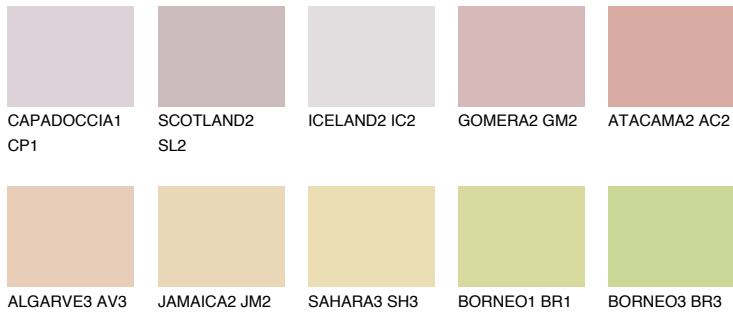

COLOUR DETAILS

UTAH1 UT1

61% TSR 68%

Matching colours

COLOURS

INTENSE

For more information on plasters and paints, go to www.ceresit.ee

*The presented colours refer to plasters and paints offered by Ceresit. Due to the use of digital techniques, the presented colours might not represent the original ones, thus they cannot be considered as a reliable colour presentation. We recommend checking the authentic colour samples.