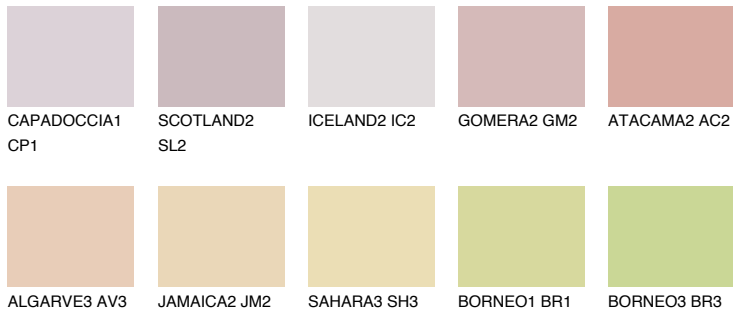

# COLOUR DETAILS

## UTAH1 UT1

61% TSR 68%

## Matching colours

### COLOURS