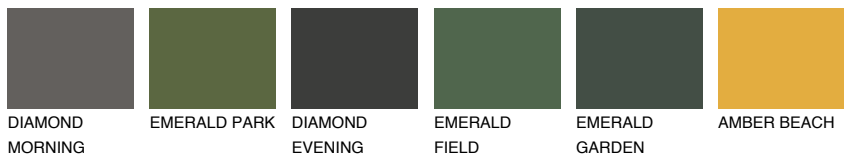

COLOUR DETAILS

UTAH2 UT2

54% **TSR** 61%

Matching colours

COLOURS

INTENSE

For more information on plasters and paints, go to www.ceresit.ee

*The presented colours refer to plasters and paints offered by Ceresit. Due to the use of digital techniques, the presented colours might not represent the original ones, thus they cannot be considered as a reliable colour presentation. We recommend checking the authentic colour samples.