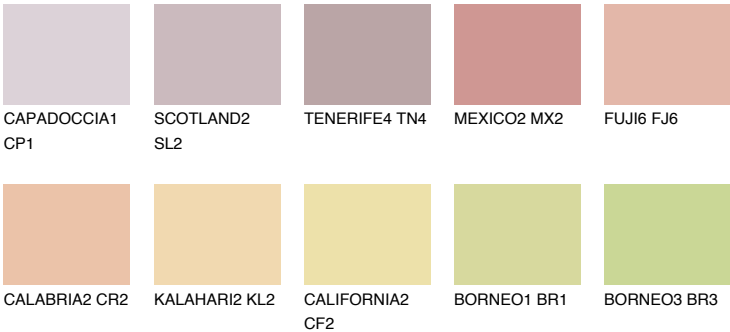

UTAH2 UT2

54% **TSR** 61%

Matching colours

COLOURS

INTENSE

For more information on plasters and paints, go to www.ceresit.ee

*The presented colours refer to plasters and paints offered by Ceresit. Due to the use of digital techniques, the presented colours might not represent the original ones, thus they cannot be considered as a reliable colour presentation. We recommend checking the authentic colour samples.