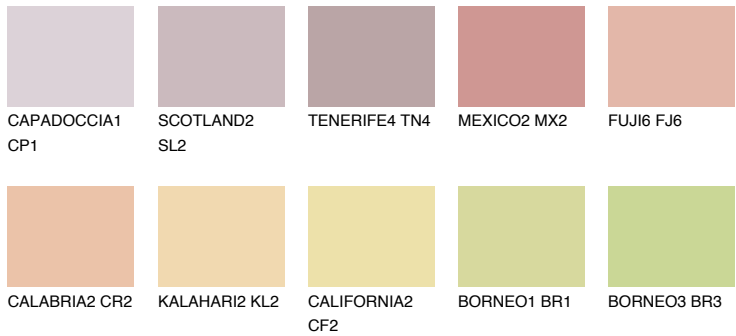

COLOUR DETAILS

UTAH2 UT2

54% **TSR** 61%

Matching colours

COLOURS

INTENSE

For more information on plasters and paints, go to www.ceresit.ee

*The presented colours refer to plasters and paints offered by Ceresit. Due to the use of digital techniques, the presented colours might not represent the original ones, thus they cannot be considered as a reliable colour presentation. We recommend checking the authentic colour samples.