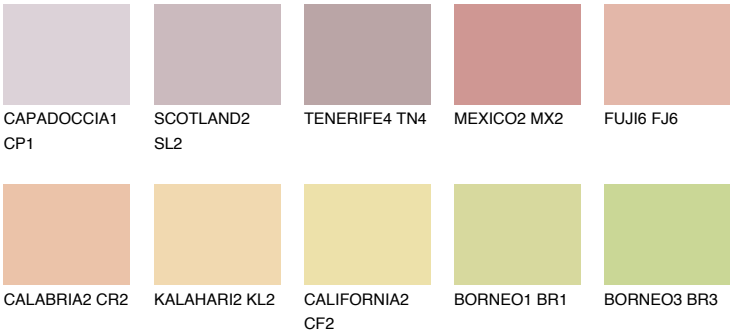

## UTAH2 UT2

54% **TSR** 61%

### Matching colours

#### COLOURS

#### INTENSE

For more information on plasters and paints, go to [www.ceresit.ee](http://www.ceresit.ee)

\*The presented colours refer to plasters and paints offered by Ceresit. Due to the use of digital techniques, the presented colours might not represent the original ones, thus they cannot be considered as a reliable colour presentation. We recommend checking the authentic colour samples.