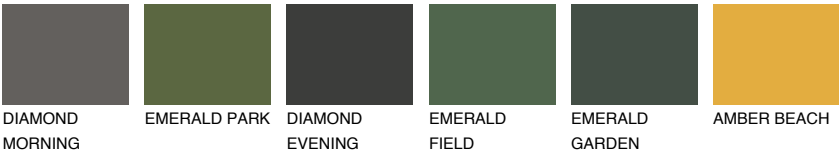

UTAH2 UT2

54% **TSR** 61%

Matching colours

COLOURS

INTENSE

For more information on plasters and paints, go to www.ceresit.ee

*The presented colours refer to plasters and paints offered by Ceresit. Due to the use of digital techniques, the presented colours might not represent the original ones, thus they cannot be considered as a reliable colour presentation. We recommend checking the authentic colour samples.