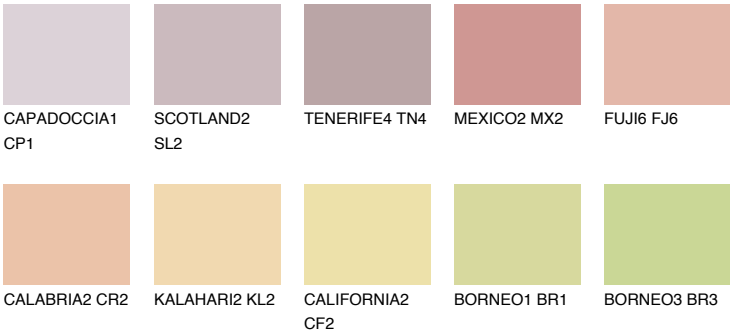

UTAH2 UT2

54% TSR 61%

Matching colours

COLOURS

INTENSE

For more information on plasters and paints, go to www.ceresit.ee

*The presented colours refer to plasters and paints offered by Ceresit. Due to the use of digital techniques, the presented colours might not represent the original ones, thus they cannot be considered as a reliable colour presentation. We recommend checking the authentic colour samples.