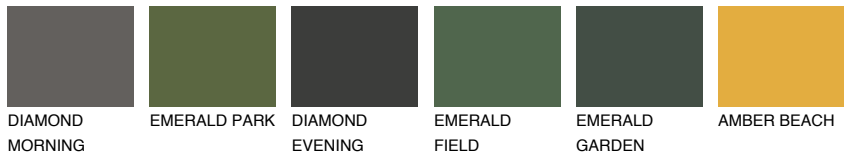

COLOUR DETAILS

UTAH2 UT2

54% TSR 61%

Matching colours

COLOURS

INTENSE

For more information on plasters and paints, go to www.ceresit.ee

*The presented colours refer to plasters and paints offered by Ceresit. Due to the use of digital techniques, the presented colours might not represent the original ones, thus they cannot be considered as a reliable colour presentation. We recommend checking the authentic colour samples.