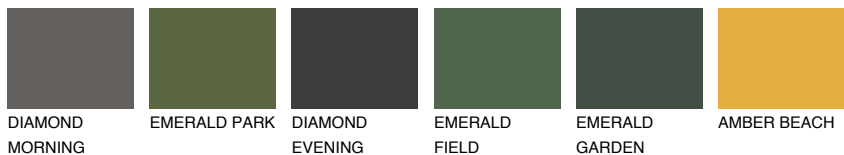

COLOUR DETAILS

UTAH2 UT2

54% TSR 61%

Matching colours

COLOURS

INTENSE

For more information on plasters and paints, go to www.ceresit.ee

*The presented colours refer to plasters and paints offered by Ceresit. Due to the use of digital techniques, the presented colours might not represent the original ones, thus they cannot be considered as a reliable colour presentation. We recommend checking the authentic colour samples.