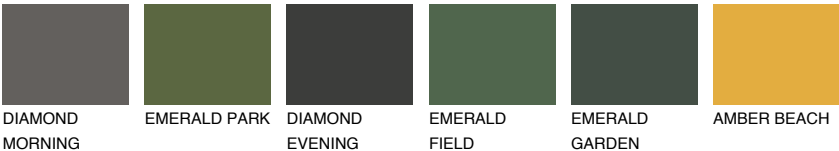

UTAH2 UT2

54% TSR 61%

Matching colours

COLOURS

INTENSE

For more information on plasters and paints, go to www.ceresit.ee

*The presented colours refer to plasters and paints offered by Ceresit. Due to the use of digital techniques, the presented colours might not represent the original ones, thus they cannot be considered as a reliable colour presentation. We recommend checking the authentic colour samples.