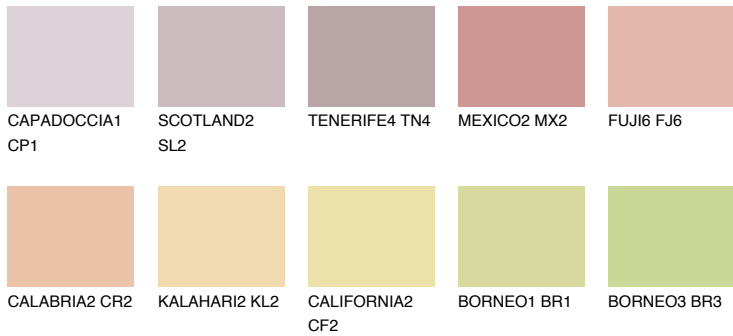

COLOUR DETAILS

UTAH2 UT2

54% TSR 61%

Matching colours

COLOURS

INTENSE

For more information on plasters and paints, go to www.ceresit.ee

*The presented colours refer to plasters and paints offered by Ceresit. Due to the use of digital techniques, the presented colours might not represent the original ones, thus they cannot be considered as a reliable colour presentation. We recommend checking the authentic colour samples.