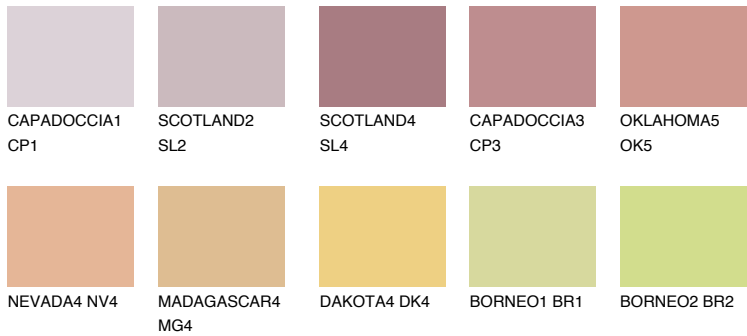

COLOUR DETAILS

UTAH3 UT3

44% TSR 60%

Matching colours

COLOURS

INTENSE

For more information on plasters and paints, go to www.ceresit.ee

*The presented colours refer to plasters and paints offered by Ceresit. Due to the use of digital techniques, the presented colours might not represent the original ones, thus they cannot be considered as a reliable colour presentation. We recommend checking the authentic colour samples.