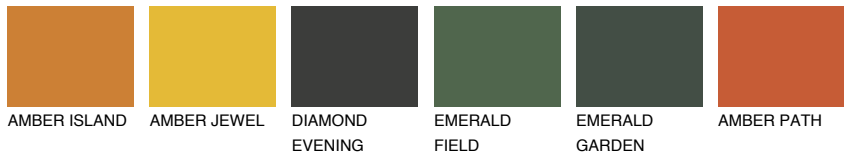

COLOUR DETAILS

UTAH3 UT3

44% TSR 60%

Matching colours

COLOURS

INTENSE

For more information on plasters and paints, go to www.ceresit.ee

*The presented colours refer to plasters and paints offered by Ceresit. Due to the use of digital techniques, the presented colours might not represent the original ones, thus they cannot be considered as a reliable colour presentation. We recommend checking the authentic colour samples.