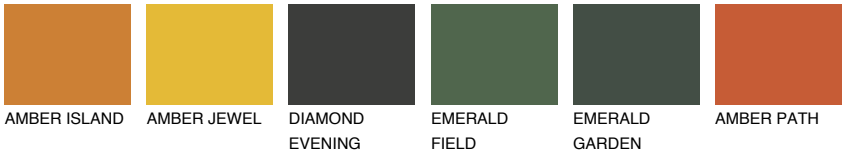

UTAH3 UT3

44% **TSR** 60%

Matching colours

COLOURS

INTENSE

For more information on plasters and paints, go to www.ceresit.ee

*The presented colours refer to plasters and paints offered by Ceresit. Due to the use of digital techniques, the presented colours might not represent the original ones, thus they cannot be considered as a reliable colour presentation. We recommend checking the authentic colour samples.