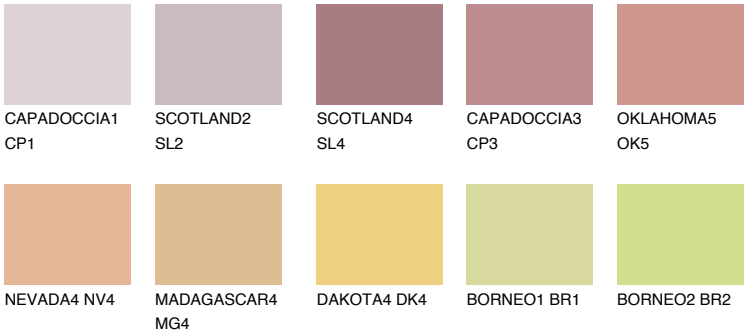

UTAH3 UT3

44% **TSR** 60%

Matching colours

COLOURS

INTENSE

For more information on plasters and paints, go to www.ceresit.ee

*The presented colours refer to plasters and paints offered by Ceresit. Due to the use of digital techniques, the presented colours might not represent the original ones, thus they cannot be considered as a reliable colour presentation. We recommend checking the authentic colour samples.