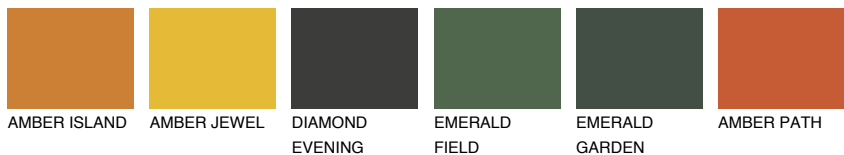

COLOUR DETAILS

UTAH3 UT3

44% TSR 60%

Matching colours

COLOURS

INTENSE

For more information on plasters and paints, go to www.ceresit.ee

*The presented colours refer to plasters and paints offered by Ceresit. Due to the use of digital techniques, the presented colours might not represent the original ones, thus they cannot be considered as a reliable colour presentation. We recommend checking the authentic colour samples.