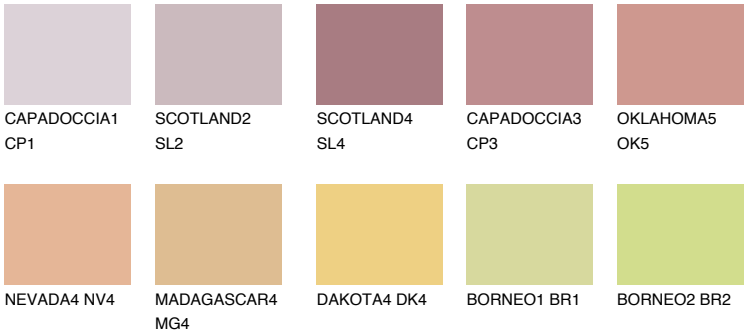

## UTAH3 UT3

44% **TSR** 60%

### Matching colours

#### COLOURS

#### INTENSE

For more information on plasters and paints, go to [www.ceresit.ee](http://www.ceresit.ee)

\*The presented colours refer to plasters and paints offered by Ceresit. Due to the use of digital techniques, the presented colours might not represent the original ones, thus they cannot be considered as a reliable colour presentation. We recommend checking the authentic colour samples.