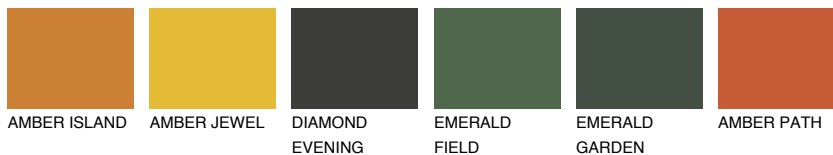

COLOUR DETAILS

UTAH3 UT3

44% TSR 60%

Matching colours

COLOURS

INTENSE

For more information on plasters and paints, go to www.ceresit.ee

*The presented colours refer to plasters and paints offered by Ceresit. Due to the use of digital techniques, the presented colours might not represent the original ones, thus they cannot be considered as a reliable colour presentation. We recommend checking the authentic colour samples.