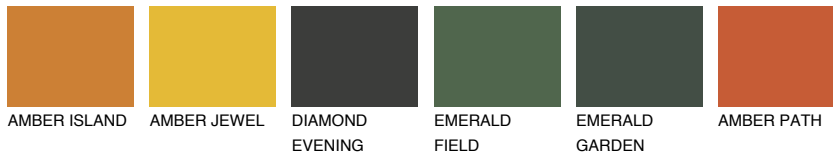

COLOUR DETAILS

UTAH3 UT3

44% TSR 60%

Matching colours

COLOURS

INTENSE

For more information on plasters and paints, go to www.ceresit.ee

*The presented colours refer to plasters and paints offered by Ceresit. Due to the use of digital techniques, the presented colours might not represent the original ones, thus they cannot be considered as a reliable colour presentation. We recommend checking the authentic colour samples.