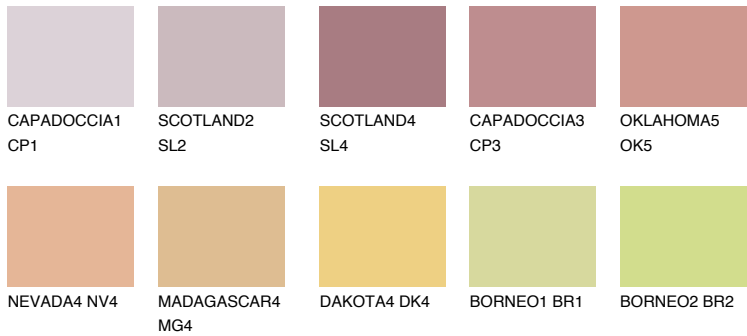

# COLOUR DETAILS

## UTAH3 UT3

44% TSR 60%

### Matching colours

#### COLOURS