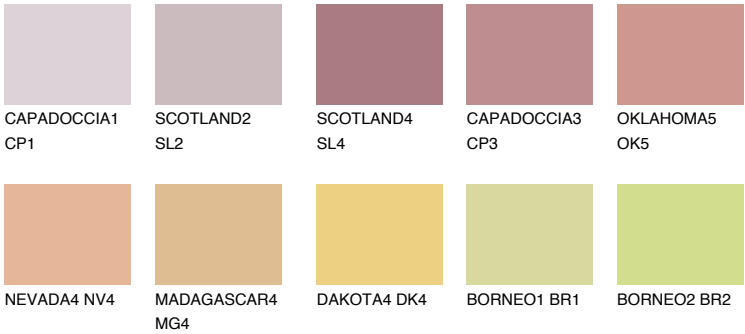

## UTAH3 UT3

44% TSR 60%

### Matching colours

#### COLOURS

#### INTENSE

For more information on plasters and paints, go to [www.ceresit.ee](http://www.ceresit.ee)

\*The presented colours refer to plasters and paints offered by Ceresit. Due to the use of digital techniques, the presented colours might not represent the original ones, thus they cannot be considered as a reliable colour presentation. We recommend checking the authentic colour samples.