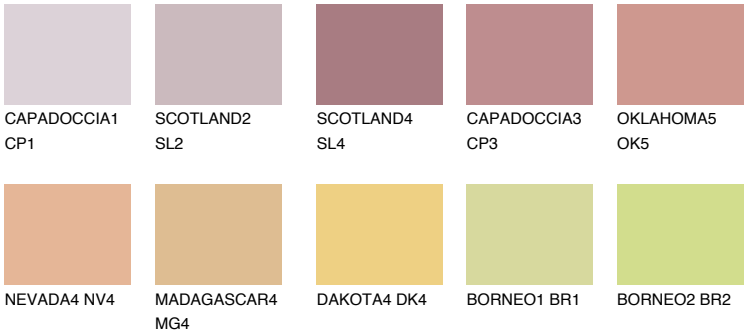

UTAH3 UT3

44% TSR 60%

Matching colours

COLOURS

INTENSE

For more information on plasters and paints, go to www.ceresit.ee

*The presented colours refer to plasters and paints offered by Ceresit. Due to the use of digital techniques, the presented colours might not represent the original ones, thus they cannot be considered as a reliable colour presentation. We recommend checking the authentic colour samples.