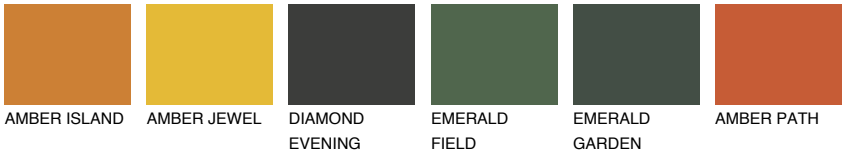

UTAH3 UT3

44% TSR 60%

Matching colours

COLOURS

INTENSE

For more information on plasters and paints, go to www.ceresit.ee

*The presented colours refer to plasters and paints offered by Ceresit. Due to the use of digital techniques, the presented colours might not represent the original ones, thus they cannot be considered as a reliable colour presentation. We recommend checking the authentic colour samples.