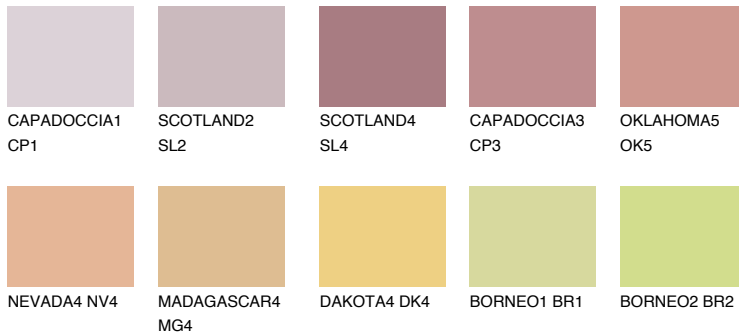

COLOUR DETAILS

UTAH3 UT3

44% TSR 60%

Matching colours

COLOURS

INTENSE

For more information on plasters and paints, go to www.ceresit.ee

*The presented colours refer to plasters and paints offered by Ceresit. Due to the use of digital techniques, the presented colours might not represent the original ones, thus they cannot be considered as a reliable colour presentation. We recommend checking the authentic colour samples.