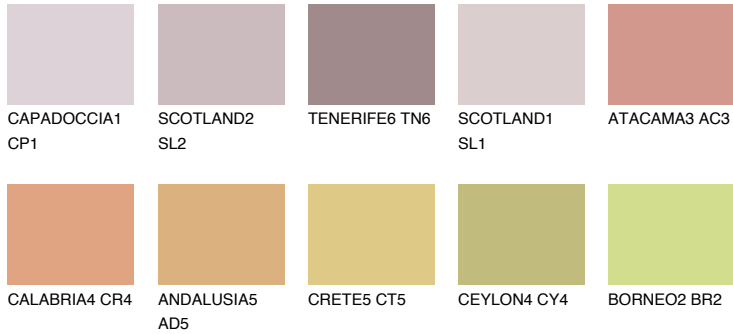

COLOUR DETAILS

UTAH4 UT4

38% TSR 54%

Matching colours

COLOURS

INTENSE

For more information on plasters and paints, go to www.ceresit.ee

*The presented colours refer to plasters and paints offered by Ceresit. Due to the use of digital techniques, the presented colours might not represent the original ones, thus they cannot be considered as a reliable colour presentation. We recommend checking the authentic colour samples.