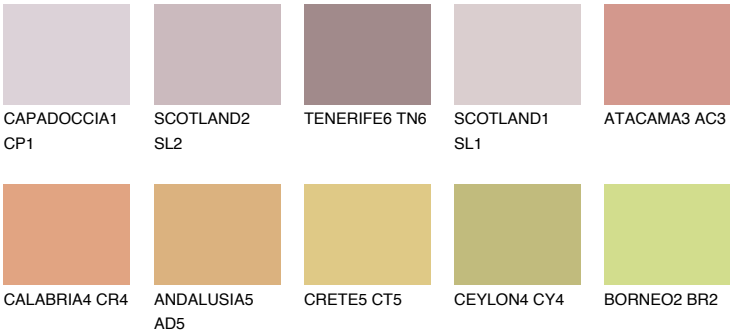

UTAH4 UT4

38% **TSR** 54%

Matching colours

COLOURS

INTENSE

For more information on plasters and paints, go to www.ceresit.ee

*The presented colours refer to plasters and paints offered by Ceresit. Due to the use of digital techniques, the presented colours might not represent the original ones, thus they cannot be considered as a reliable colour presentation. We recommend checking the authentic colour samples.