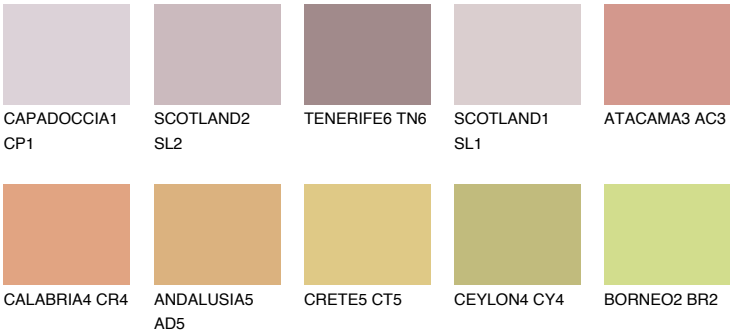

UTAH4 UT4

38% TSR 54%

Matching colours

COLOURS

INTENSE

For more information on plasters and paints, go to www.ceresit.ee

*The presented colours refer to plasters and paints offered by Ceresit. Due to the use of digital techniques, the presented colours might not represent the original ones, thus they cannot be considered as a reliable colour presentation. We recommend checking the authentic colour samples.