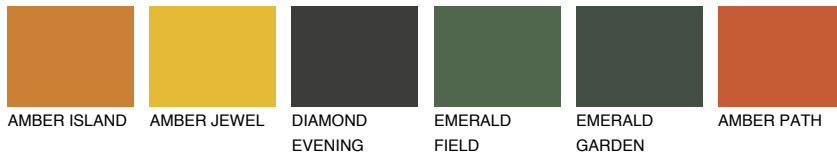

COLOUR DETAILS

UTAH4 UT4

38% TSR 54%

Matching colours

COLOURS

INTENSE

For more information on plasters and paints, go to www.ceresit.ee

*The presented colours refer to plasters and paints offered by Ceresit. Due to the use of digital techniques, the presented colours might not represent the original ones, thus they cannot be considered as a reliable colour presentation. We recommend checking the authentic colour samples.