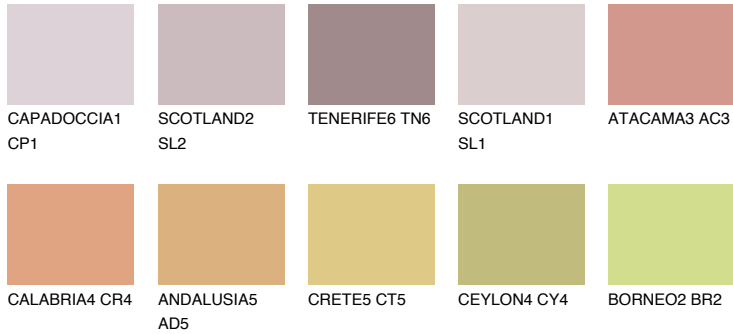

## UTAH4 UT4

38% **TSR** 54%

### Matching colours

#### COLOURS

#### INTENSE

For more information on plasters and paints, go to  
[www.ceresit.ee](http://www.ceresit.ee)

\*The presented colours refer to plasters and paints offered by Ceresit. Due to the use of digital techniques, the presented colours might not represent the original ones, thus they cannot be considered as a reliable colour presentation. We recommend checking the authentic colour samples.