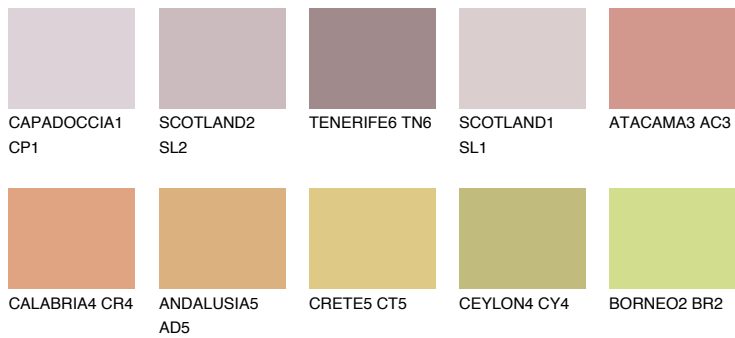

UTAH4 UT4

38% **TSR** 54%

Matching colours

COLOURS

INTENSE

For more information on plasters and paints, go to
www.ceresit.ee

*The presented colours refer to plasters and paints offered by Ceresit. Due to the use of digital techniques, the presented colours might not represent the original ones, thus they cannot be considered as a reliable colour presentation. We recommend checking the authentic colour samples.