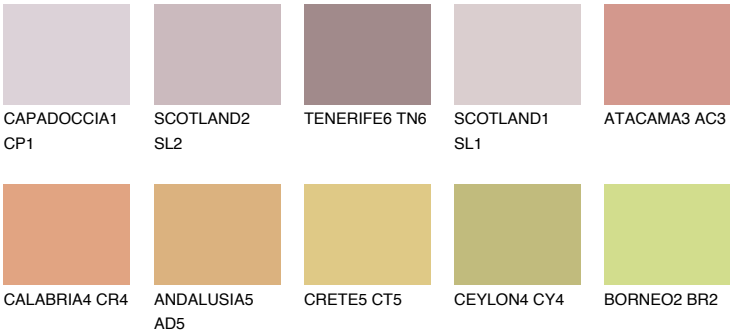

UTAH4 UT4

38% TSR 54%

Matching colours

COLOURS

INTENSE

For more information on plasters and paints, go to www.ceresit.ee

*The presented colours refer to plasters and paints offered by Ceresit. Due to the use of digital techniques, the presented colours might not represent the original ones, thus they cannot be considered as a reliable colour presentation. We recommend checking the authentic colour samples.