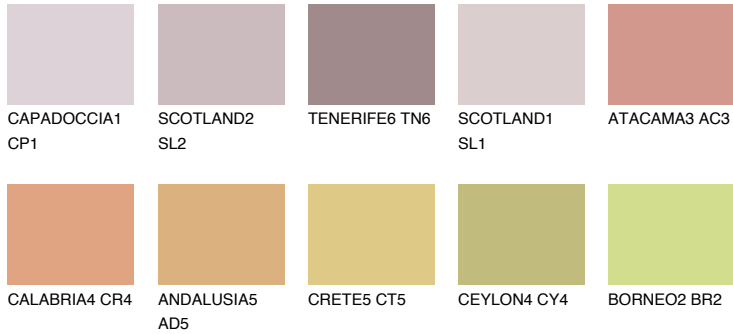

UTAH4 UT4

38% **TSR** 54%

Matching colours

COLOURS

INTENSE

For more information on plasters and paints, go to
www.ceresit.ee

*The presented colours refer to plasters and paints offered by Ceresit. Due to the use of digital techniques, the presented colours might not represent the original ones, thus they cannot be considered as a reliable colour presentation. We recommend checking the authentic colour samples.