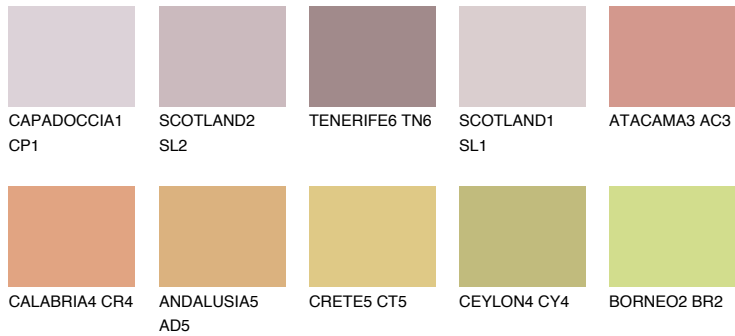

UTAH4 UT4

38% **TSR** 54%

Matching colours

COLOURS

INTENSE

For more information on plasters and paints, go to
www.ceresit.ee

*The presented colours refer to plasters and paints offered by Ceresit. Due to the use of digital techniques, the presented colours might not represent the original ones, thus they cannot be considered as a reliable colour presentation. We recommend checking the authentic colour samples.