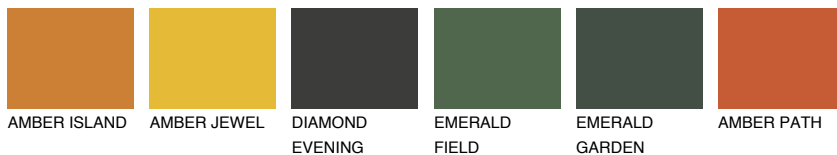

UTAH4 UT4

38% **TSR** 54%

Matching colours

COLOURS

INTENSE

For more information on plasters and paints, go to
www.ceresit.ee

*The presented colours refer to plasters and paints offered by Ceresit. Due to the use of digital techniques, the presented colours might not represent the original ones, thus they cannot be considered as a reliable colour presentation. We recommend checking the authentic colour samples.