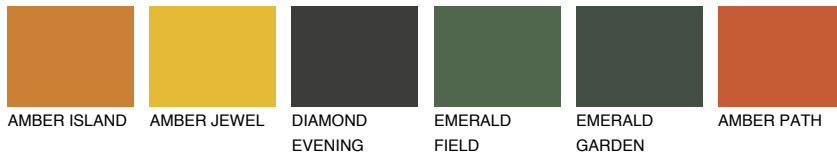

UTAH4 UT4

38% **TSR** 54%

Matching colours

COLOURS

INTENSE

For more information on plasters and paints, go to
www.ceresit.ee

*The presented colours refer to plasters and paints offered by Ceresit. Due to the use of digital techniques, the presented colours might not represent the original ones, thus they cannot be considered as a reliable colour presentation. We recommend checking the authentic colour samples.