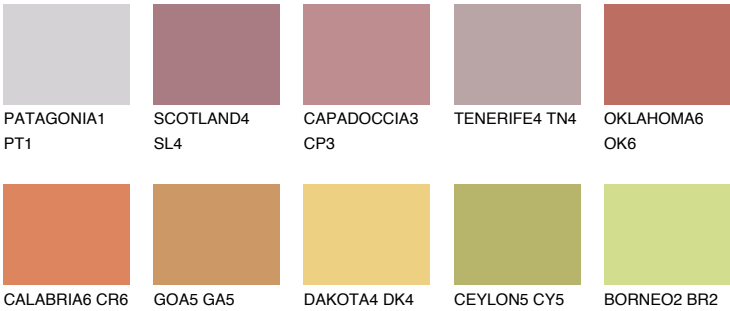

UTAH5 UT5

☀️ 30% **TSR** 52%

Matching colours

COLOURS

INTENSE

For more information on plasters and paints, go to www.ceresit.ee

*The presented colours refer to plasters and paints offered by Ceresit. Due to the use of digital techniques, the presented colours might not represent the original ones, thus they cannot be considered as a reliable colour presentation. We recommend checking the authentic colour samples.