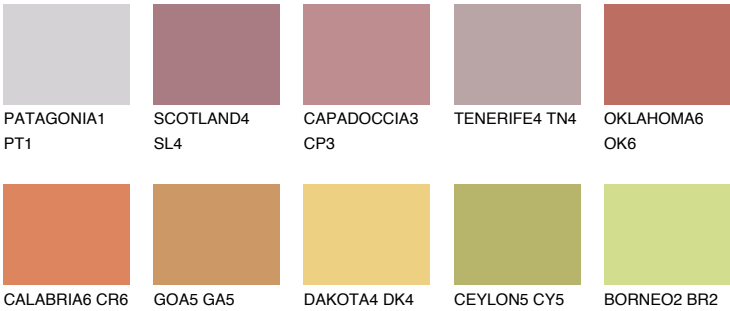

## UTAH5 UT5

☀️ 30%    **TSR 52%**

### Matching colours

#### COLOURS

#### INTENSE

For more information on plasters and paints, go to [www.ceresit.ee](http://www.ceresit.ee)

\*The presented colours refer to plasters and paints offered by Ceresit. Due to the use of digital techniques, the presented colours might not represent the original ones, thus they cannot be considered as a reliable colour presentation. We recommend checking the authentic colour samples.