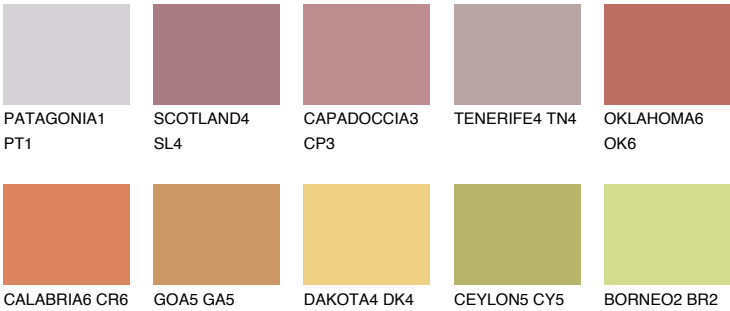

UTAH5 UT5

☀️ 30% **TSR 52%**

Matching colours

COLOURS

INTENSE

For more information on plasters and paints, go to www.ceresit.ee

*The presented colours refer to plasters and paints offered by Ceresit. Due to the use of digital techniques, the presented colours might not represent the original ones, thus they cannot be considered as a reliable colour presentation. We recommend checking the authentic colour samples.