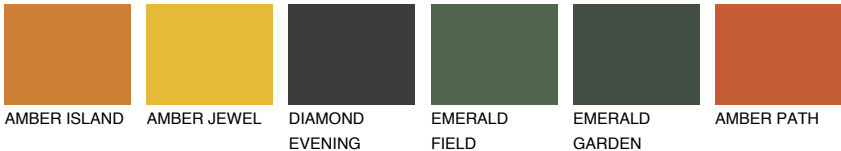

UTAH5 UT5

☀️ 30% **TSR 52%**

Matching colours

COLOURS

INTENSE

For more information on plasters and paints, go to www.ceresit.ee

*The presented colours refer to plasters and paints offered by Ceresit. Due to the use of digital techniques, the presented colours might not represent the original ones, thus they cannot be considered as a reliable colour presentation. We recommend checking the authentic colour samples.