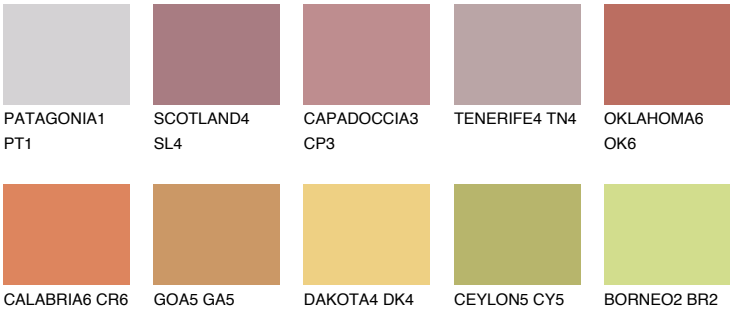

UTAH5 UT5

30% **TSR** 52%

Matching colours

COLOURS

INTENSE

For more information on plasters and paints, go to www.ceresit.ee

*The presented colours refer to plasters and paints offered by Ceresit. Due to the use of digital techniques, the presented colours might not represent the original ones, thus they cannot be considered as a reliable colour presentation. We recommend checking the authentic colour samples.