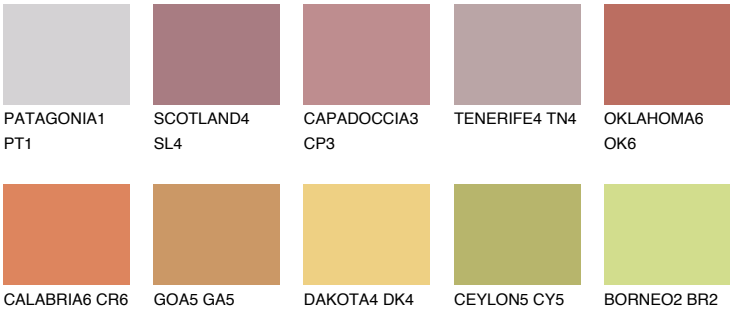

UTAH5 UT5

30% TSR 52%

Matching colours

COLOURS

INTENSE

For more information on plasters and paints, go to www.ceresit.ee

*The presented colours refer to plasters and paints offered by Ceresit. Due to the use of digital techniques, the presented colours might not represent the original ones, thus they cannot be considered as a reliable colour presentation. We recommend checking the authentic colour samples.