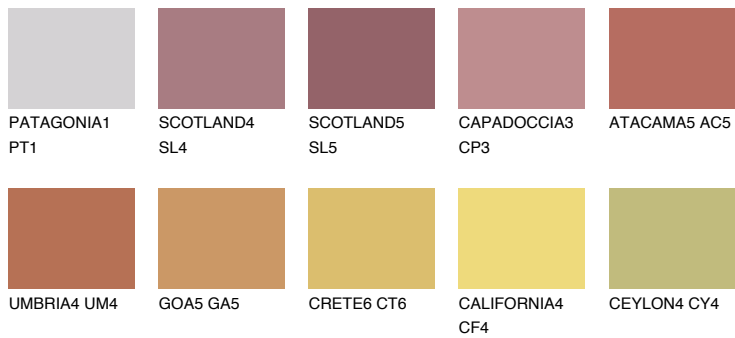

COLOUR DETAILS

UTAH6 UT6

☀ 23% **TSR** 49%

Matching colours

COLOURS

INTENSE

For more information on plasters and paints, go to www.ceresit.ee

*The presented colours refer to plasters and paints offered by Ceresit. Due to the use of digital techniques, the presented colours might not represent the original ones, thus they cannot be considered as a reliable colour presentation. We recommend checking the authentic colour samples.