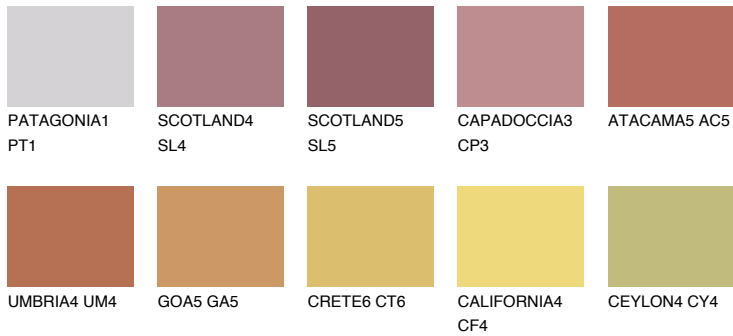

COLOUR DETAILS

UTAH6 UT6

☀️ 23% **TSR 49%**

Matching colours

COLOURS

INTENSE

For more information on plasters and paints, go to www.ceresit.ee

*The presented colours refer to plasters and paints offered by Ceresit. Due to the use of digital techniques, the presented colours might not represent the original ones, thus they cannot be considered as a reliable colour presentation. We recommend checking the authentic colour samples.