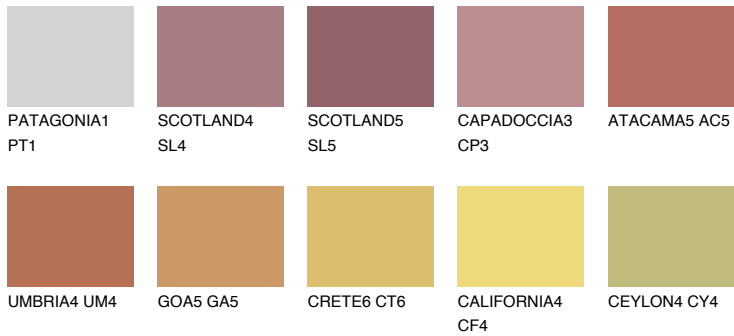

COLOUR DETAILS

UTAH6 UT6

☀️ 23% **TSR** 49%

Matching colours

COLOURS

INTENSE

For more information on plasters and paints, go to www.ceresit.ee

*The presented colours refer to plasters and paints offered by Ceresit. Due to the use of digital techniques, the presented colours might not represent the original ones, thus they cannot be considered as a reliable colour presentation. We recommend checking the authentic colour samples.