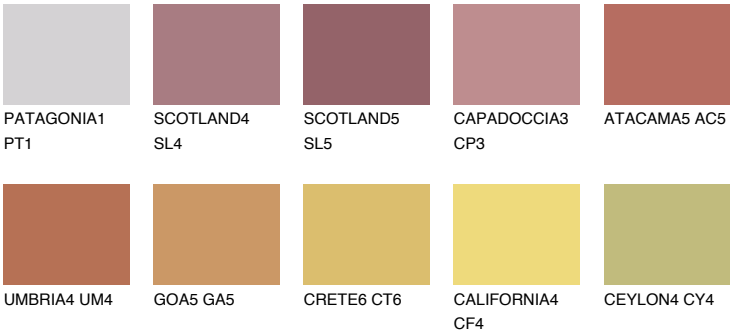

UTAH6 UT6

☀️ 23% **TSR** 49%

Matching colours

COLOURS

INTENSE

For more information on plasters and paints, go to
www.ceresit.ee

*The presented colours refer to plasters and paints offered by Ceresit. Due to the use of digital techniques, the presented colours might not represent the original ones, thus they cannot be considered as a reliable colour presentation. We recommend checking the authentic colour samples.