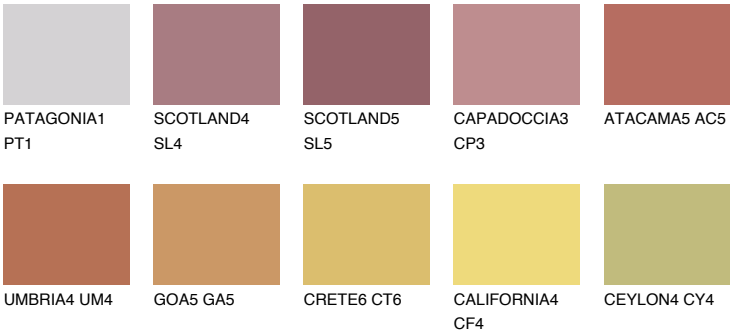

UTAH6 UT6

☀ 23% **TSR** 49%

Matching colours

COLOURS

INTENSE

For more information on plasters and paints, go to
www.ceresit.ee

*The presented colours refer to plasters and paints offered by Ceresit. Due to the use of digital techniques, the presented colours might not represent the original ones, thus they cannot be considered as a reliable colour presentation. We recommend checking the authentic colour samples.