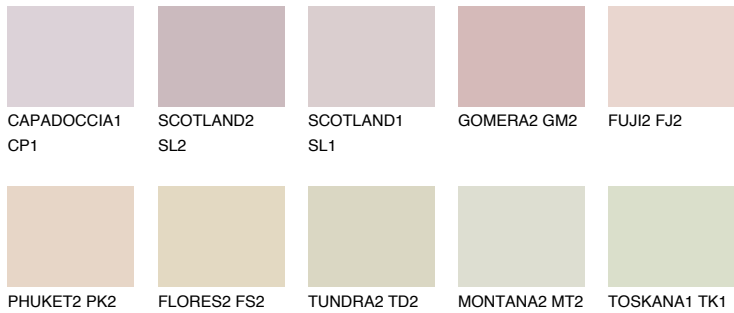

COLOUR DETAILS

ATACAMA1 AC1

65% TSR 67%

Matching colours

COLOURS

INTENSE

For more information on plasters and paints, go to www.ceresit.ee

*The presented colours refer to plasters and paints offered by Ceresit. Due to the use of digital techniques, the presented colours might not represent the original ones, thus they cannot be considered as a reliable colour presentation. We recommend checking the authentic colour samples.