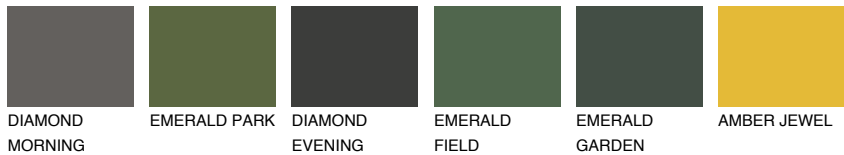

COLOUR DETAILS

ATACAMA1 AC1

65% TSR 67%

Matching colours

COLOURS

INTENSE

For more information on plasters and paints, go to www.ceresit.ee

*The presented colours refer to plasters and paints offered by Ceresit. Due to the use of digital techniques, the presented colours might not represent the original ones, thus they cannot be considered as a reliable colour presentation. We recommend checking the authentic colour samples.