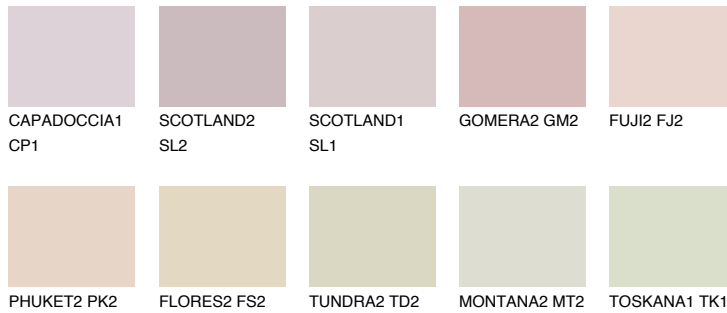

COLOUR DETAILS

ATACAMA1 AC1

65% TSR 67%

Matching colours

COLOURS

INTENSE

For more information on plasters and paints, go to www.ceresit.ee

*The presented colours refer to plasters and paints offered by Ceresit. Due to the use of digital techniques, the presented colours might not represent the original ones, thus they cannot be considered as a reliable colour presentation. We recommend checking the authentic colour samples.