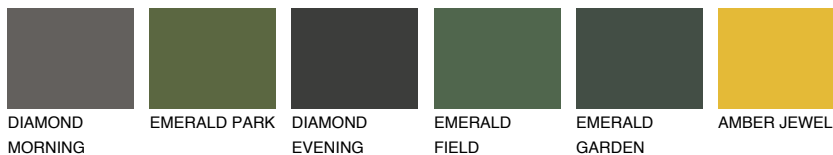

COLOUR DETAILS

ATACAMA1 AC1

65% TSR 67%

Matching colours

COLOURS

INTENSE

For more information on plasters and paints, go to www.ceresit.ee

*The presented colours refer to plasters and paints offered by Ceresit. Due to the use of digital techniques, the presented colours might not represent the original ones, thus they cannot be considered as a reliable colour presentation. We recommend checking the authentic colour samples.