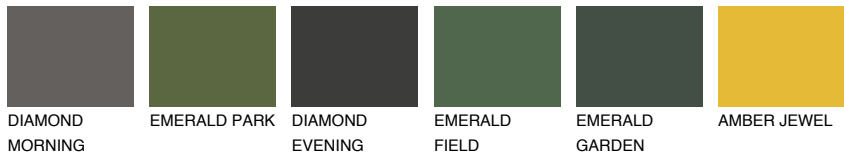

COLOUR DETAILS

ATACAMA1 AC1

65% TSR 67%

Matching colours

COLOURS

INTENSE

For more information on plasters and paints, go to www.ceresit.ee

*The presented colours refer to plasters and paints offered by Ceresit. Due to the use of digital techniques, the presented colours might not represent the original ones, thus they cannot be considered as a reliable colour presentation. We recommend checking the authentic colour samples.