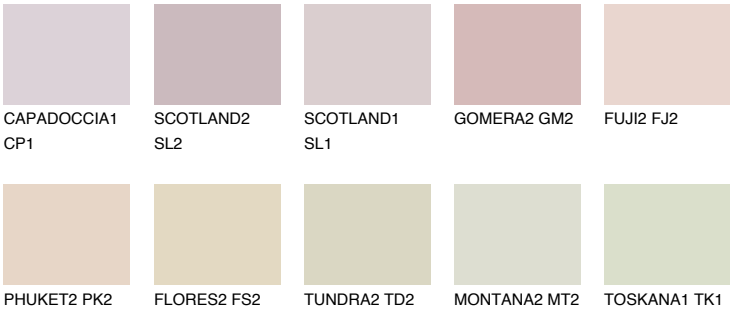

COLOUR DETAILS

ATACAMA1 AC1

65% TSR 67%

Matching colours

COLOURS

INTENSE

For more information on plasters and paints, go to www.ceresit.ee

*The presented colours refer to plasters and paints offered by Ceresit. Due to the use of digital techniques, the presented colours might not represent the original ones, thus they cannot be considered as a reliable colour presentation. We recommend checking the authentic colour samples.