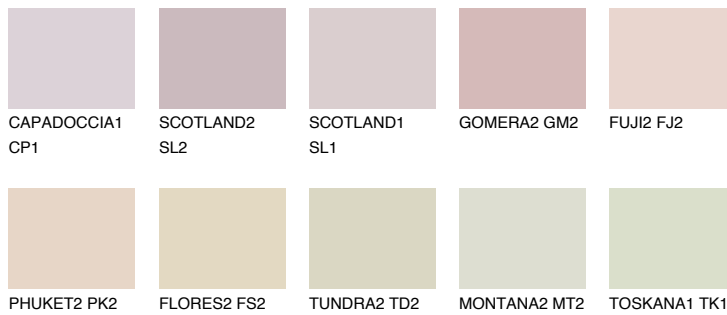

COLOUR DETAILS

ATACAMA1 AC1

65% TSR 67%

Matching colours

COLOURS

INTENSE

For more information on plasters and paints, go to www.ceresit.ee

*The presented colours refer to plasters and paints offered by Ceresit. Due to the use of digital techniques, the presented colours might not represent the original ones, thus they cannot be considered as a reliable colour presentation. We recommend checking the authentic colour samples.