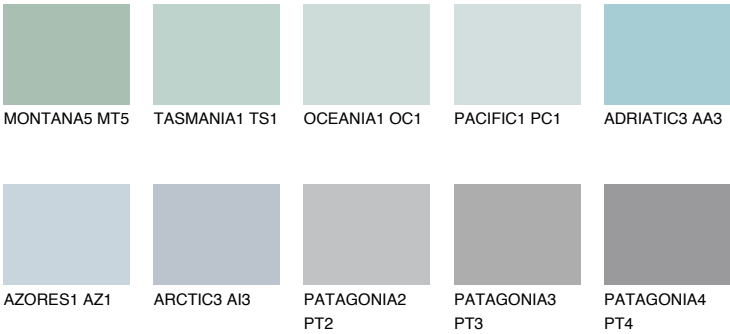

PACIFIC2 PC2

66% TSR 66%

Matching colours

COLOURS

INTENSE

For more information on plasters and paints, go to www.ceresit.ee

*The presented colours refer to plasters and paints offered by Ceresit. Due to the use of digital techniques, the presented colours might not represent the original ones, thus they cannot be considered as a reliable colour presentation. We recommend checking the authentic colour samples.