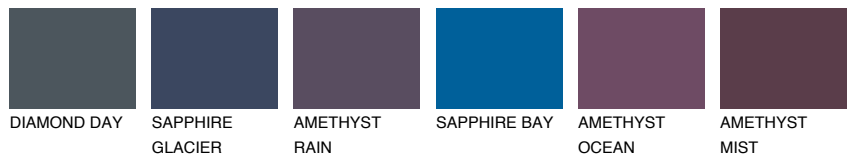

COLOUR DETAILS

PACIFIC2 PC2

66% TSR 66%

Matching colours

COLOURS

INTENSE

For more information on plasters and paints, go to www.ceresit.ee

*The presented colours refer to plasters and paints offered by Ceresit. Due to the use of digital techniques, the presented colours might not represent the original ones, thus they cannot be considered as a reliable colour presentation. We recommend checking the authentic colour samples.