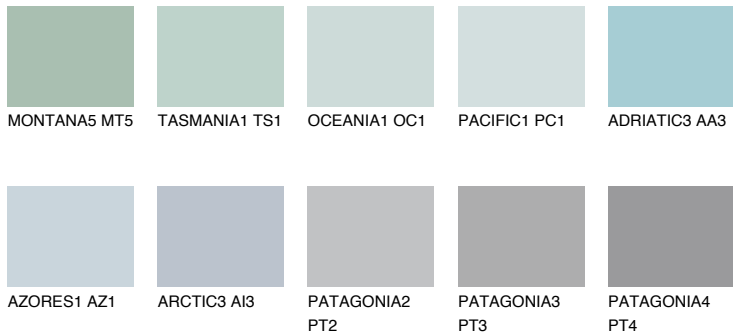

# COLOUR DETAILS

## PACIFIC2 PC2

66% TSR 66%

### Matching colours

#### COLOURS