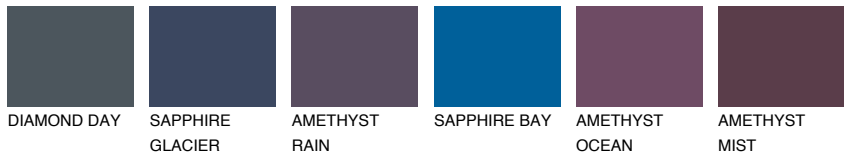

COLOUR DETAILS

PACIFIC2 PC2

66% TSR 66%

Matching colours

COLOURS

INTENSE

For more information on plasters and paints, go to www.ceresit.ee

*The presented colours refer to plasters and paints offered by Ceresit. Due to the use of digital techniques, the presented colours might not represent the original ones, thus they cannot be considered as a reliable colour presentation. We recommend checking the authentic colour samples.