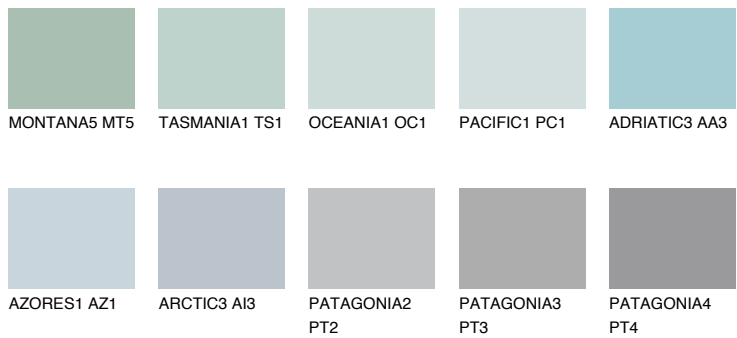

COLOUR DETAILS

PACIFIC2 PC2

66% TSR 66%

Matching colours

COLOURS

INTENSE

For more information on plasters and paints, go to www.ceresit.ee

*The presented colours refer to plasters and paints offered by Ceresit. Due to the use of digital techniques, the presented colours might not represent the original ones, thus they cannot be considered as a reliable colour presentation. We recommend checking the authentic colour samples.