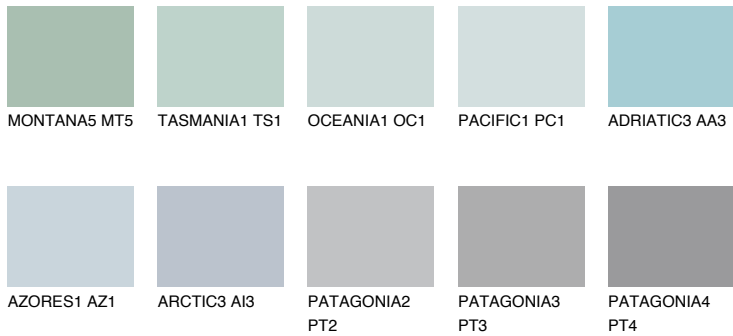

COLOUR DETAILS

PACIFIC2 PC2

66% TSR 66%

Matching colours

COLOURS

INTENSE

For more information on plasters and paints, go to www.ceresit.ee

*The presented colours refer to plasters and paints offered by Ceresit. Due to the use of digital techniques, the presented colours might not represent the original ones, thus they cannot be considered as a reliable colour presentation. We recommend checking the authentic colour samples.