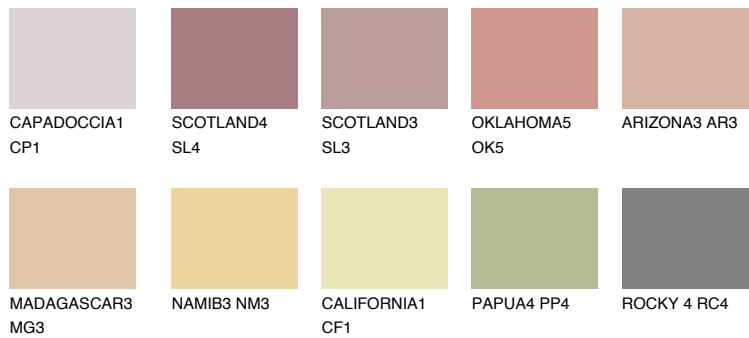

COLOUR DETAILS

ATACAMA2 AC2

46% **TSR** 55%

Matching colours

COLOURS

INTENSE

For more information on plasters and paints, go to www.ceresit.ee

*The presented colours refer to plasters and paints offered by Ceresit. Due to the use of digital techniques, the presented colours might not represent the original ones, thus they cannot be considered as a reliable colour presentation. We recommend checking the authentic colour samples.