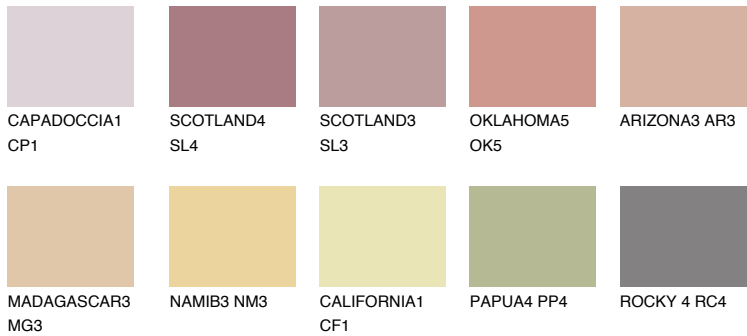

COLOUR DETAILS

ATACAMA2 AC2

46% **TSR** 55%

Matching colours

COLOURS

INTENSE

For more information on plasters and paints, go to www.ceresit.ee

*The presented colours refer to plasters and paints offered by Ceresit. Due to the use of digital techniques, the presented colours might not represent the original ones, thus they cannot be considered as a reliable colour presentation. We recommend checking the authentic colour samples.