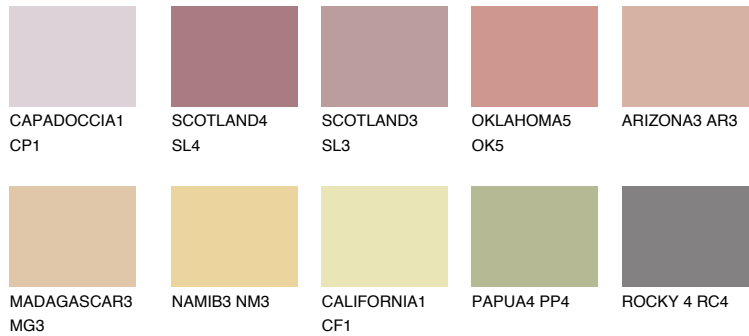

COLOUR DETAILS

ATACAMA2 AC2

46% **TSR** 55%

Matching colours

COLOURS

INTENSE

For more information on plasters and paints, go to www.ceresit.ee

*The presented colours refer to plasters and paints offered by Ceresit. Due to the use of digital techniques, the presented colours might not represent the original ones, thus they cannot be considered as a reliable colour presentation. We recommend checking the authentic colour samples.