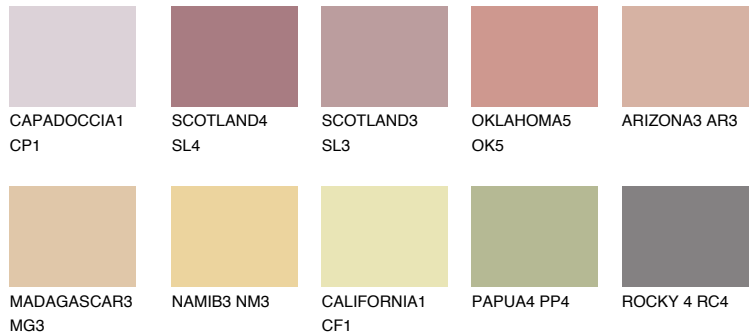

# COLOUR DETAILS

### Matching colours

#### COLOURS

#### INTENSE

For more information on plasters and paints, go to [www.ceresit.ee](http://www.ceresit.ee)

\*The presented colours refer to plasters and paints offered by Ceresit. Due to the use of digital techniques, the presented colours might not represent the original ones, thus they cannot be considered as a reliable colour presentation. We recommend checking the authentic colour samples.