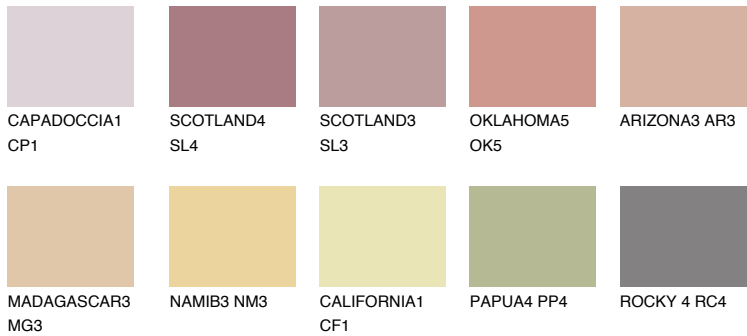

# COLOUR DETAILS

### Matching colours

#### COLOURS

#### INTENSE

For more information on plasters and paints, go to [www.ceresit.ee](http://www.ceresit.ee)

\*The presented colours refer to plasters and paints offered by Ceresit. Due to the use of digital techniques, the presented colours might not represent the original ones, thus they cannot be considered as a reliable colour presentation. We recommend checking the authentic colour samples.