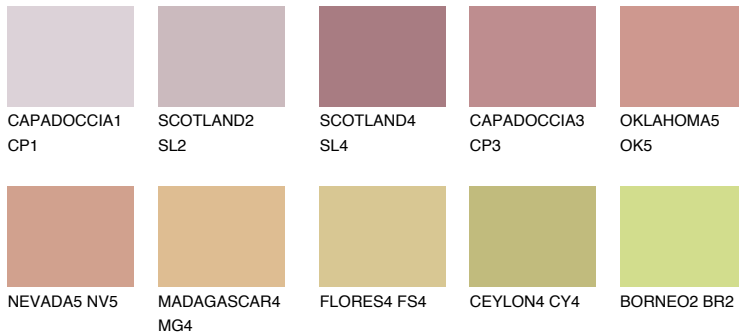

COLOUR DETAILS

ATACAMA3 AC3

38% TSR 54%

Matching colours

COLOURS

INTENSE

For more information on plasters and paints, go to www.ceresit.ee

*The presented colours refer to plasters and paints offered by Ceresit. Due to the use of digital techniques, the presented colours might not represent the original ones, thus they cannot be considered as a reliable colour presentation. We recommend checking the authentic colour samples.