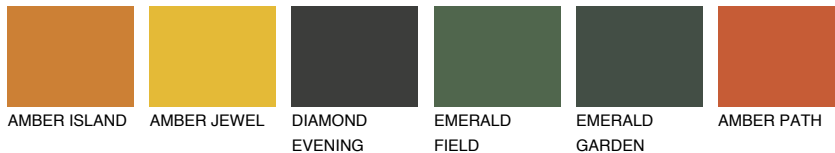

COLOUR DETAILS

ATACAMA3 AC3

38% TSR 54%

Matching colours

COLOURS

INTENSE

For more information on plasters and paints, go to www.ceresit.ee

*The presented colours refer to plasters and paints offered by Ceresit. Due to the use of digital techniques, the presented colours might not represent the original ones, thus they cannot be considered as a reliable colour presentation. We recommend checking the authentic colour samples.