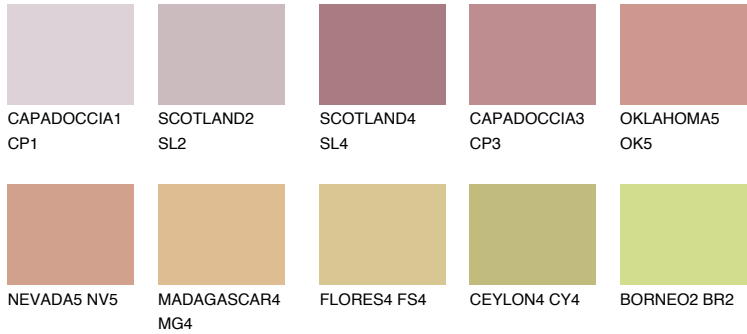

COLOUR DETAILS

ATACAMA3 AC3

38% TSR 54%

Matching colours

COLOURS

INTENSE

For more information on plasters and paints, go to www.ceresit.ee

*The presented colours refer to plasters and paints offered by Ceresit. Due to the use of digital techniques, the presented colours might not represent the original ones, thus they cannot be considered as a reliable colour presentation. We recommend checking the authentic colour samples.