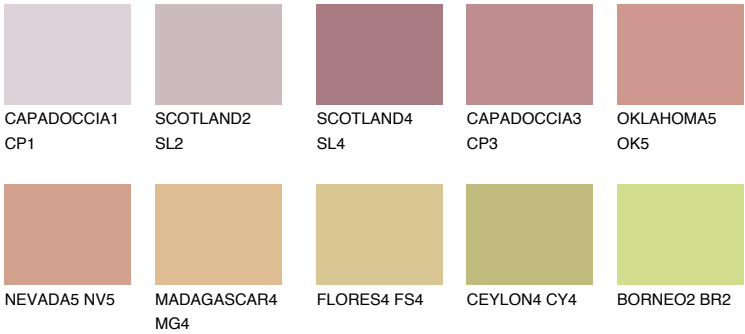

ATACAMA3 AC3

38% TSR 54%

Matching colours

COLOURS

INTENSE

For more information on plasters and paints, go to www.ceresit.ee

*The presented colours refer to plasters and paints offered by Ceresit. Due to the use of digital techniques, the presented colours might not represent the original ones, thus they cannot be considered as a reliable colour presentation. We recommend checking the authentic colour samples.