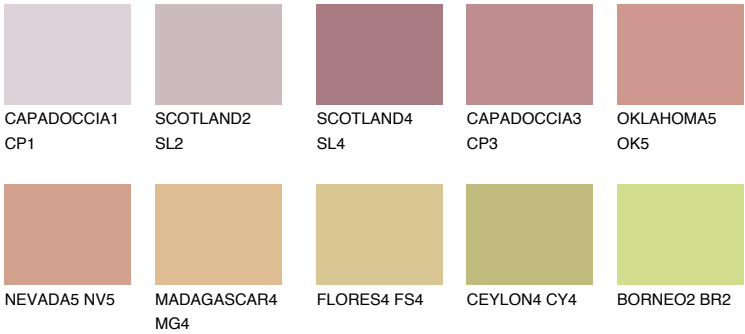

## ATACAMA3 AC3

38% **TSR** 54%

### Matching colours

#### COLOURS

#### INTENSE

For more information on plasters and paints, go to [www.ceresit.ee](http://www.ceresit.ee)

\*The presented colours refer to plasters and paints offered by Ceresit. Due to the use of digital techniques, the presented colours might not represent the original ones, thus they cannot be considered as a reliable colour presentation. We recommend checking the authentic colour samples.