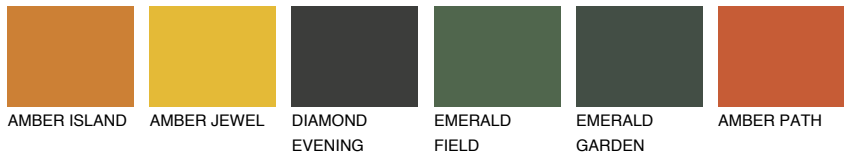

COLOUR DETAILS

ATACAMA3 AC3

38% TSR 54%

Matching colours

COLOURS

INTENSE

For more information on plasters and paints, go to www.ceresit.ee

*The presented colours refer to plasters and paints offered by Ceresit. Due to the use of digital techniques, the presented colours might not represent the original ones, thus they cannot be considered as a reliable colour presentation. We recommend checking the authentic colour samples.