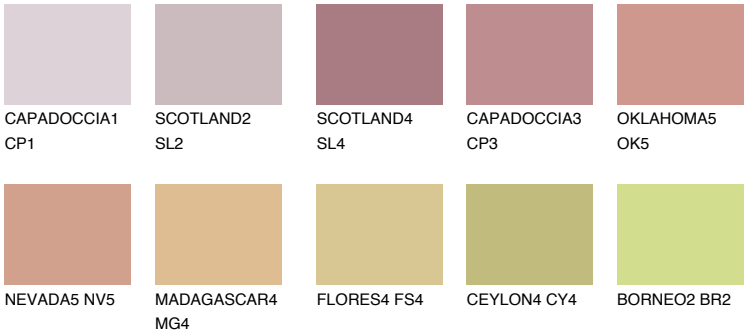

ATACAMA3 AC3

38% **TSR** 54%

Matching colours

COLOURS

INTENSE

For more information on plasters and paints, go to www.ceresit.ee

*The presented colours refer to plasters and paints offered by Ceresit. Due to the use of digital techniques, the presented colours might not represent the original ones, thus they cannot be considered as a reliable colour presentation. We recommend checking the authentic colour samples.