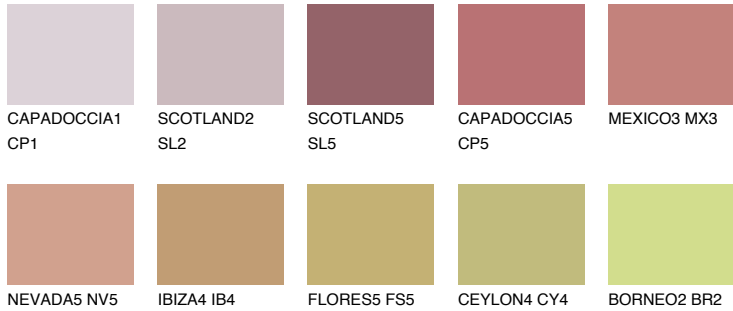

COLOUR DETAILS

ATACAMA4 AC4

☀ 29% **TSR 50%**

Matching colours

COLOURS

INTENSE

For more information on plasters and paints, go to
www.ceresit.ee

*The presented colours refer to plasters and paints offered by Ceresit. Due to the use of digital techniques, the presented colours might not represent the original ones, thus they cannot be considered as a reliable colour presentation. We recommend checking the authentic colour samples.