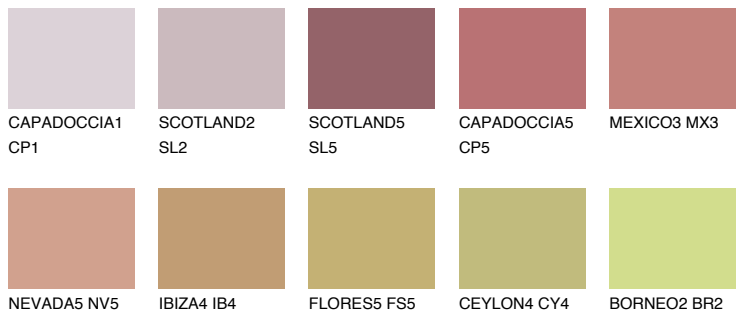

COLOUR DETAILS

ATACAMA4 AC4

☀ 29% **TSR 50%**

Matching colours

COLOURS

INTENSE

For more information on plasters and paints, go to www.ceresit.ee

*The presented colours refer to plasters and paints offered by Ceresit. Due to the use of digital techniques, the presented colours might not represent the original ones, thus they cannot be considered as a reliable colour presentation. We recommend checking the authentic colour samples.