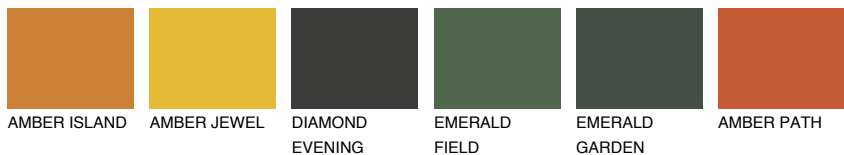

COLOUR DETAILS

ATACAMA4 AC4

☀ 29% **TSR 50%**

Matching colours

COLOURS

INTENSE

For more information on plasters and paints, go to
www.ceresit.ee

*The presented colours refer to plasters and paints offered by Ceresit. Due to the use of digital techniques, the presented colours might not represent the original ones, thus they cannot be considered as a reliable colour presentation. We recommend checking the authentic colour samples.