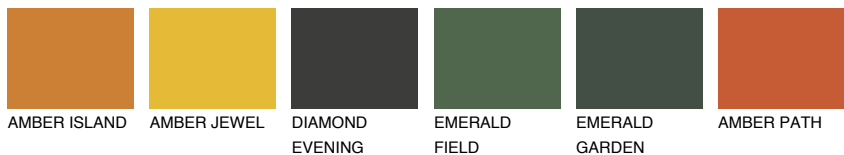

COLOUR DETAILS

ATACAMA4 AC4

☀ 29% **TSR 50%**

Matching colours

COLOURS

INTENSE

For more information on plasters and paints, go to www.ceresit.ee

*The presented colours refer to plasters and paints offered by Ceresit. Due to the use of digital techniques, the presented colours might not represent the original ones, thus they cannot be considered as a reliable colour presentation. We recommend checking the authentic colour samples.