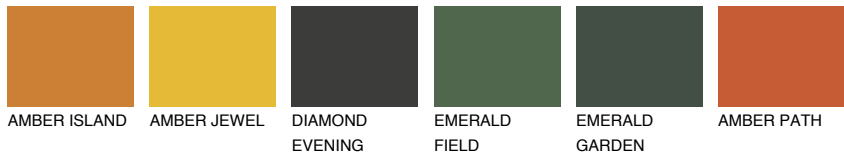

COLOUR DETAILS

ATACAMA4 AC4

☀ 29% **TSR 50%**

Matching colours

COLOURS

INTENSE

For more information on plasters and paints, go to
www.ceresit.ee

*The presented colours refer to plasters and paints offered by Ceresit. Due to the use of digital techniques, the presented colours might not represent the original ones, thus they cannot be considered as a reliable colour presentation. We recommend checking the authentic colour samples.