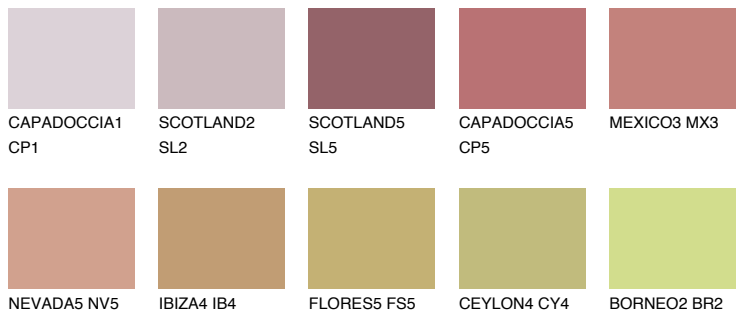

COLOUR DETAILS

ATACAMA4 AC4

☀ 29% **TSR 50%**

Matching colours

COLOURS

INTENSE

For more information on plasters and paints, go to
www.ceresit.ee

*The presented colours refer to plasters and paints offered by Ceresit. Due to the use of digital techniques, the presented colours might not represent the original ones, thus they cannot be considered as a reliable colour presentation. We recommend checking the authentic colour samples.