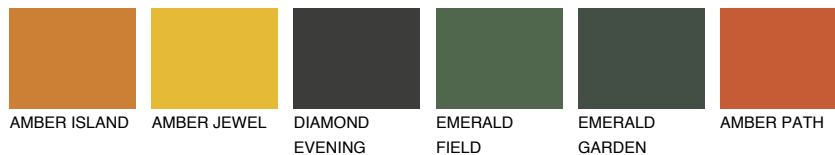

COLOUR DETAILS

ATACAMA4 AC4

☀ 29% **TSR** 50%

Matching colours

COLOURS

INTENSE

For more information on plasters and paints, go to www.ceresit.ee

*The presented colours refer to plasters and paints offered by Ceresit. Due to the use of digital techniques, the presented colours might not represent the original ones, thus they cannot be considered as a reliable colour presentation. We recommend checking the authentic colour samples.