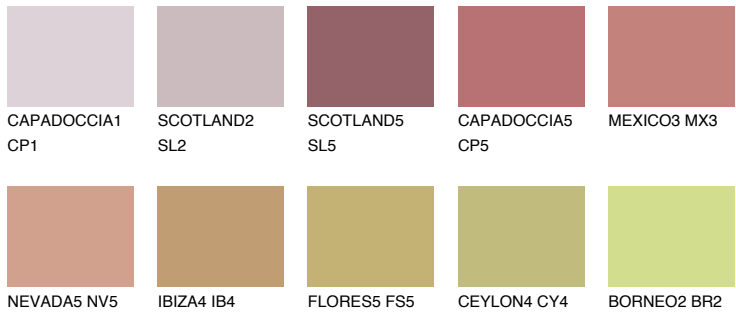

COLOUR DETAILS

ATACAMA4 AC4

☀ 29% **TSR 50%**

Matching colours

COLOURS

INTENSE

For more information on plasters and paints, go to
www.ceresit.ee

*The presented colours refer to plasters and paints offered by Ceresit. Due to the use of digital techniques, the presented colours might not represent the original ones, thus they cannot be considered as a reliable colour presentation. We recommend checking the authentic colour samples.