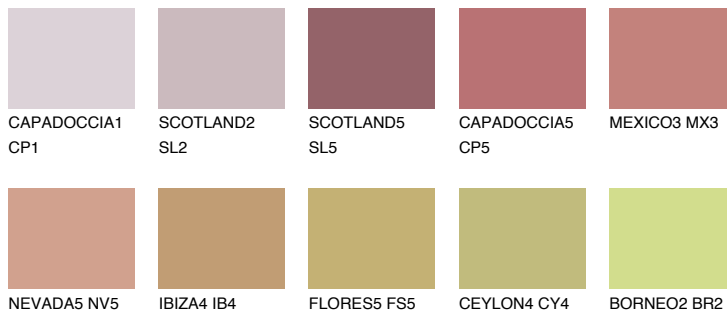

COLOUR DETAILS

ATACAMA4 AC4

☀ 29% **TSR** 50%

Matching colours

COLOURS

INTENSE

For more information on plasters and paints, go to www.ceresit.ee

*The presented colours refer to plasters and paints offered by Ceresit. Due to the use of digital techniques, the presented colours might not represent the original ones, thus they cannot be considered as a reliable colour presentation. We recommend checking the authentic colour samples.