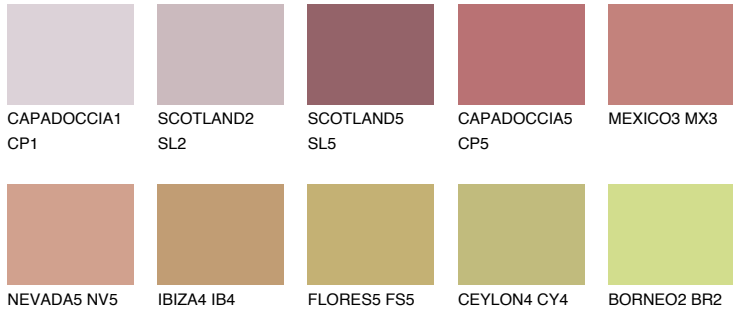

COLOUR DETAILS

ATACAMA4 AC4

☀ 29% **TSR** 50%

Matching colours

COLOURS

INTENSE

For more information on plasters and paints, go to www.ceresit.ee

*The presented colours refer to plasters and paints offered by Ceresit. Due to the use of digital techniques, the presented colours might not represent the original ones, thus they cannot be considered as a reliable colour presentation. We recommend checking the authentic colour samples.