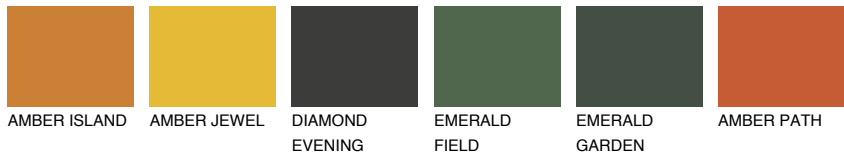

COLOUR DETAILS

ATACAMA4 AC4

☀ 29% **TSR** 50%

Matching colours

COLOURS

INTENSE

For more information on plasters and paints, go to www.ceresit.ee

*The presented colours refer to plasters and paints offered by Ceresit. Due to the use of digital techniques, the presented colours might not represent the original ones, thus they cannot be considered as a reliable colour presentation. We recommend checking the authentic colour samples.