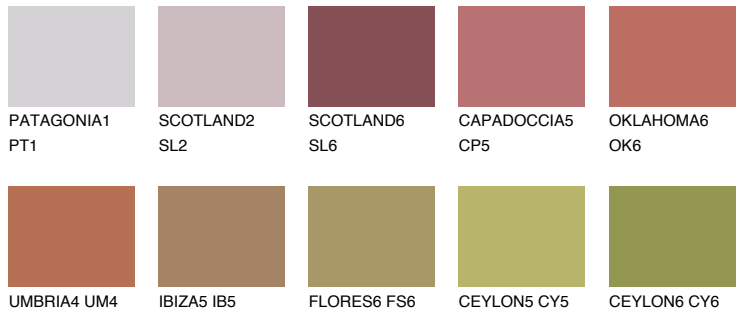

# COLOUR DETAILS

### Matching colours

#### COLOURS

#### INTENSE

For more information on plasters and paints, go to  
[www.ceresit.ee](http://www.ceresit.ee)

\*The presented colours refer to plasters and paints offered by Ceresit. Due to the use of digital techniques, the presented colours might not represent the original ones, thus they cannot be considered as a reliable colour presentation. We recommend checking the authentic colour samples.