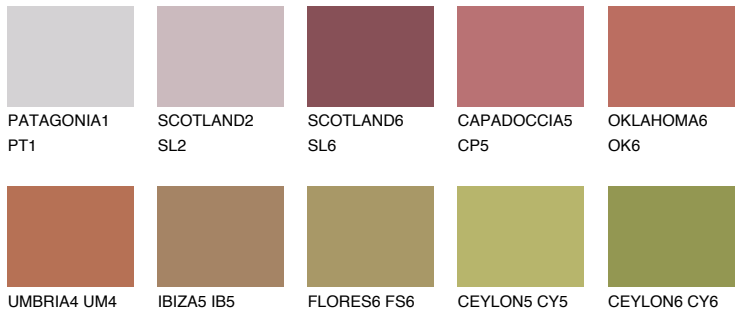

# COLOUR DETAILS

### Matching colours

#### COLOURS

#### INTENSE

For more information on plasters and paints, go to  
[www.ceresit.ee](http://www.ceresit.ee)

\*The presented colours refer to plasters and paints offered by Ceresit. Due to the use of digital techniques, the presented colours might not represent the original ones, thus they cannot be considered as a reliable colour presentation. We recommend checking the authentic colour samples.