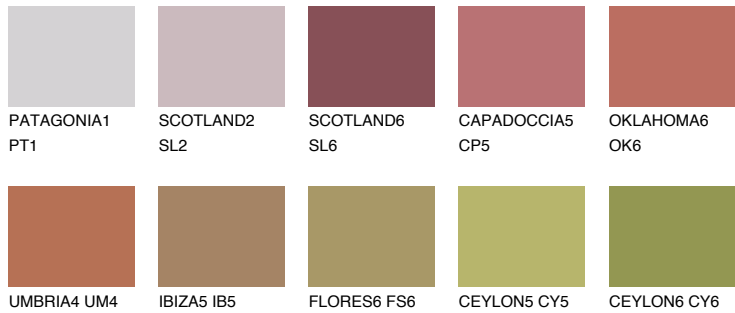

COLOUR DETAILS

ATACAMA5 AC5

☀️ 22% **TSR 44%**

Matching colours

COLOURS

INTENSE

For more information on plasters and paints, go to
www.ceresit.ee

*The presented colours refer to plasters and paints offered by Ceresit. Due to the use of digital techniques, the presented colours might not represent the original ones, thus they cannot be considered as a reliable colour presentation. We recommend checking the authentic colour samples.