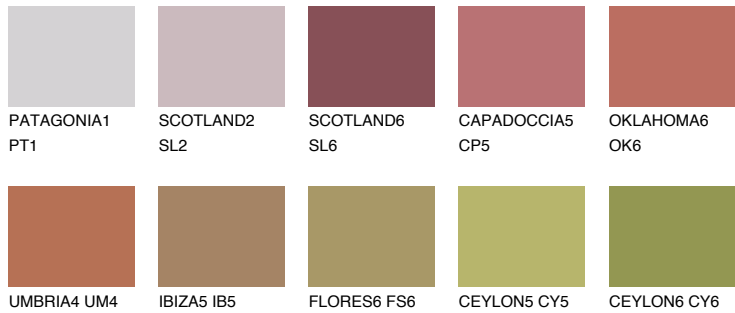

# COLOUR DETAILS

### Matching colours

#### COLOURS

#### INTENSE

For more information on plasters and paints, go to [www.ceresit.ee](http://www.ceresit.ee)

\*The presented colours refer to plasters and paints offered by Ceresit. Due to the use of digital techniques, the presented colours might not represent the original ones, thus they cannot be considered as a reliable colour presentation. We recommend checking the authentic colour samples.