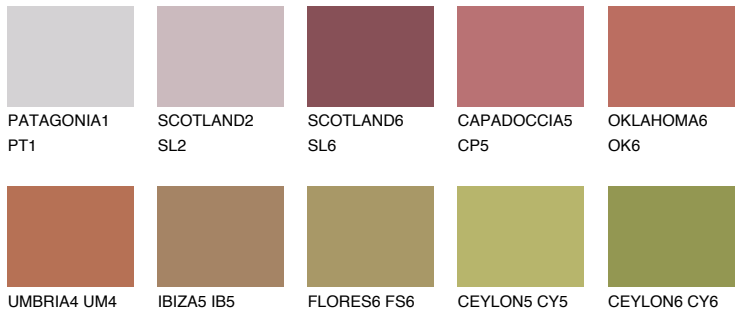

COLOUR DETAILS

ATACAMA5 AC5

☀ 22%   **TSR 44%**

Matching colours

COLOURS

INTENSE

For more information on plasters and paints, go to
www.ceresit.ee

*The presented colours refer to plasters and paints offered by Ceresit. Due to the use of digital techniques, the presented colours might not represent the original ones, thus they cannot be considered as a reliable colour presentation. We recommend checking the authentic colour samples.