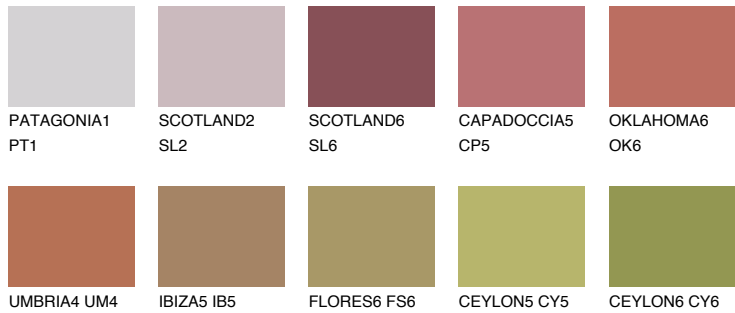

# COLOUR DETAILS

### Matching colours

#### COLOURS

#### INTENSE

For more information on plasters and paints, go to  
[www.ceresit.ee](http://www.ceresit.ee)

\*The presented colours refer to plasters and paints offered by Ceresit. Due to the use of digital techniques, the presented colours might not represent the original ones, thus they cannot be considered as a reliable colour presentation. We recommend checking the authentic colour samples.