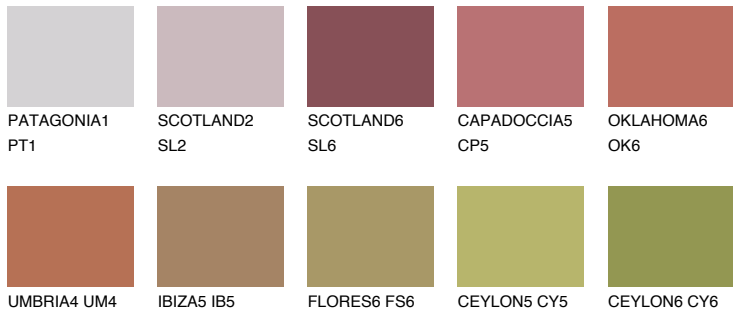

COLOUR DETAILS

ATACAMA5 AC5

☀️ 22% **TSR 44%**

Matching colours

COLOURS

INTENSE

For more information on plasters and paints, go to www.ceresit.ee

*The presented colours refer to plasters and paints offered by Ceresit. Due to the use of digital techniques, the presented colours might not represent the original ones, thus they cannot be considered as a reliable colour presentation. We recommend checking the authentic colour samples.