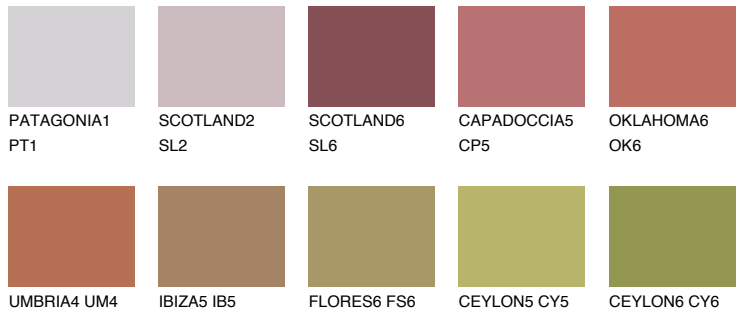

# COLOUR DETAILS

### Matching colours

#### COLOURS

#### INTENSE

For more information on plasters and paints, go to [www.ceresit.ee](http://www.ceresit.ee)

\*The presented colours refer to plasters and paints offered by Ceresit. Due to the use of digital techniques, the presented colours might not represent the original ones, thus they cannot be considered as a reliable colour presentation. We recommend checking the authentic colour samples.