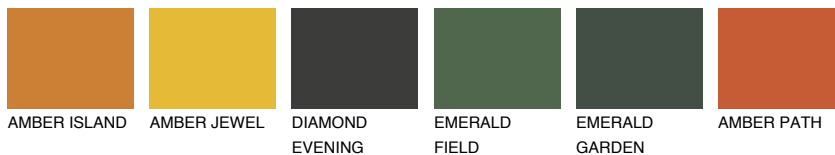

COLOUR DETAILS

ATACAMA6 AC6

18% TSR 42%

Matching colours

COLOURS

INTENSE

For more information on plasters and paints, go to www.ceresit.ee

*The presented colours refer to plasters and paints offered by Ceresit. Due to the use of digital techniques, the presented colours might not represent the original ones, thus they cannot be considered as a reliable colour presentation. We recommend checking the authentic colour samples.