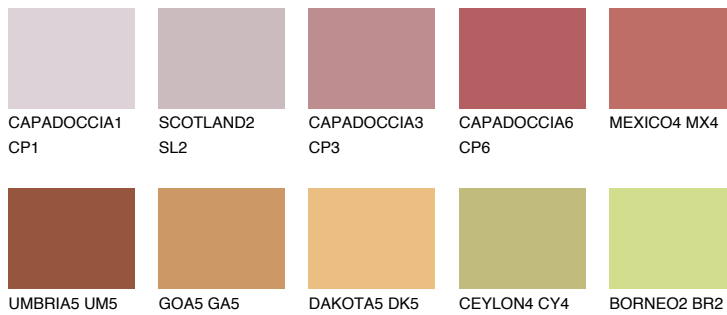

COLOUR DETAILS

ATACAMA6 AC6

18% TSR 42%

Matching colours

COLOURS

INTENSE

For more information on plasters and paints, go to www.ceresit.ee

*The presented colours refer to plasters and paints offered by Ceresit. Due to the use of digital techniques, the presented colours might not represent the original ones, thus they cannot be considered as a reliable colour presentation. We recommend checking the authentic colour samples.