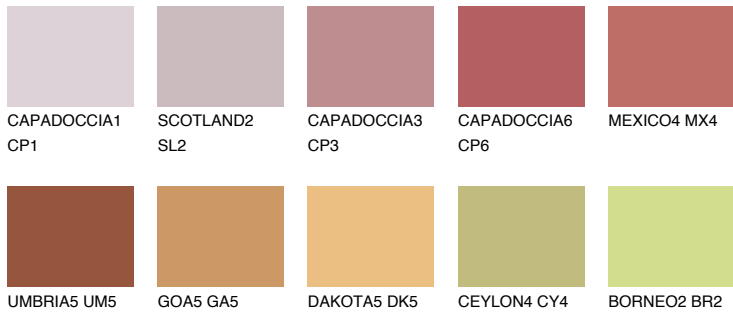

COLOUR DETAILS

ATACAMA6 AC6

18% TSR 42%

Matching colours

COLOURS

INTENSE

For more information on plasters and paints, go to www.ceresit.ee

*The presented colours refer to plasters and paints offered by Ceresit. Due to the use of digital techniques, the presented colours might not represent the original ones, thus they cannot be considered as a reliable colour presentation. We recommend checking the authentic colour samples.