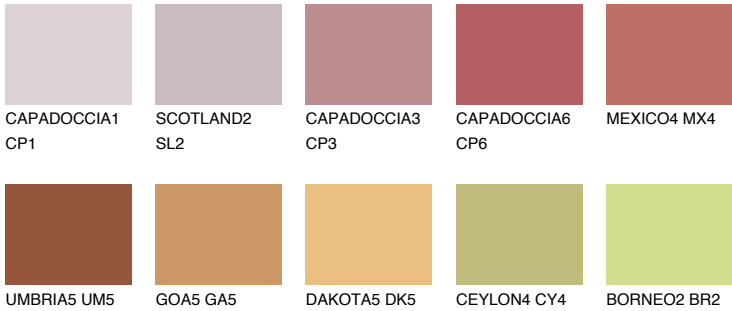

COLOUR DETAILS

ATACAMA6 AC6

18% TSR 42%

Matching colours

COLOURS

INTENSE

For more information on plasters and paints, go to www.ceresit.ee

*The presented colours refer to plasters and paints offered by Ceresit. Due to the use of digital techniques, the presented colours might not represent the original ones, thus they cannot be considered as a reliable colour presentation. We recommend checking the authentic colour samples.