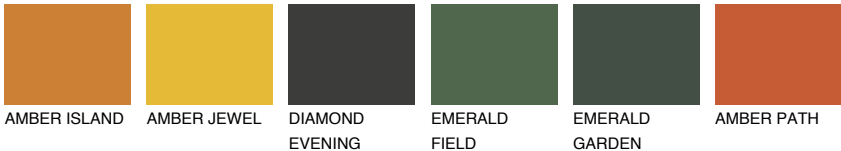

COLOUR DETAILS

ATACAMA6 AC6

18% TSR 42%

Matching colours

COLOURS

INTENSE

For more information on plasters and paints, go to www.ceresit.ee

*The presented colours refer to plasters and paints offered by Ceresit. Due to the use of digital techniques, the presented colours might not represent the original ones, thus they cannot be considered as a reliable colour presentation. We recommend checking the authentic colour samples.