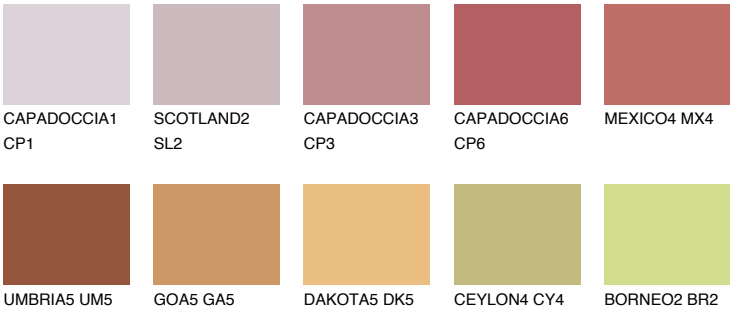

COLOUR DETAILS

ATACAMA6 AC6

18% TSR 42%

Matching colours

COLOURS

INTENSE

For more information on plasters and paints, go to www.ceresit.ee

*The presented colours refer to plasters and paints offered by Ceresit. Due to the use of digital techniques, the presented colours might not represent the original ones, thus they cannot be considered as a reliable colour presentation. We recommend checking the authentic colour samples.