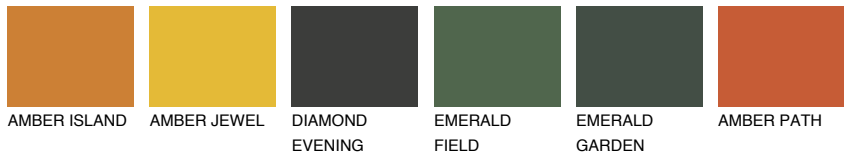

COLOUR DETAILS

ATACAMA6 AC6

18% TSR 42%

Matching colours

COLOURS

INTENSE

For more information on plasters and paints, go to www.ceresit.ee

*The presented colours refer to plasters and paints offered by Ceresit. Due to the use of digital techniques, the presented colours might not represent the original ones, thus they cannot be considered as a reliable colour presentation. We recommend checking the authentic colour samples.