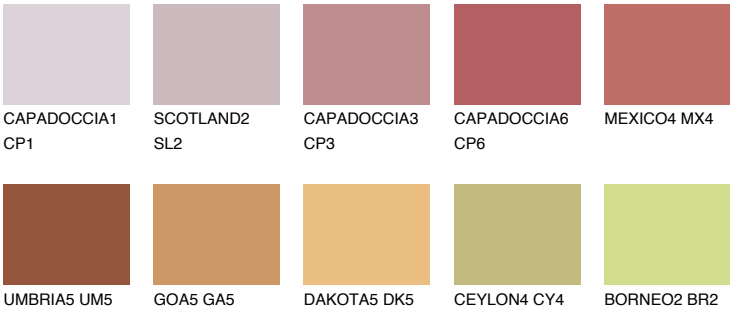

ATACAMA6 AC6

18% TSR 42%

Matching colours

COLOURS

INTENSE

For more information on plasters and paints, go to www.ceresit.ee

*The presented colours refer to plasters and paints offered by Ceresit. Due to the use of digital techniques, the presented colours might not represent the original ones, thus they cannot be considered as a reliable colour presentation. We recommend checking the authentic colour samples.