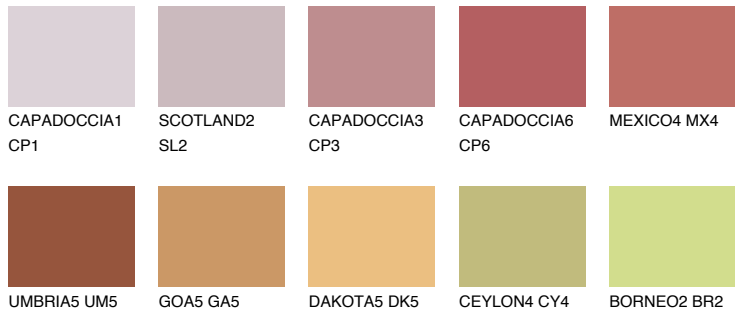

COLOUR DETAILS

ATACAMA6 AC6

18% TSR 42%

Matching colours

COLOURS

INTENSE

For more information on plasters and paints, go to www.ceresit.ee

*The presented colours refer to plasters and paints offered by Ceresit. Due to the use of digital techniques, the presented colours might not represent the original ones, thus they cannot be considered as a reliable colour presentation. We recommend checking the authentic colour samples.