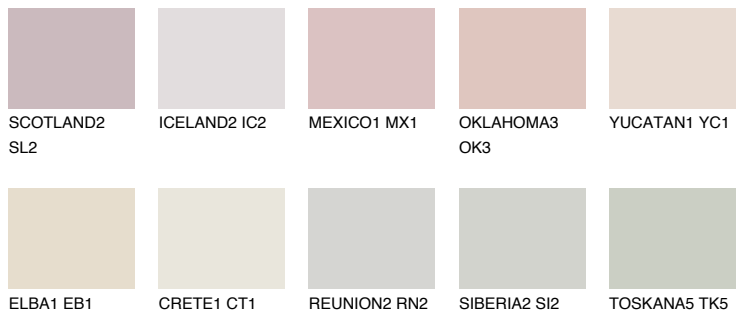

COLOUR DETAILS

INDIANA1 IN1

74% TSR 70%

Matching colours

COLOURS

INTENSE

For more information on plasters and paints, go to www.ceresit.ee

*The presented colours refer to plasters and paints offered by Ceresit. Due to the use of digital techniques, the presented colours might not represent the original ones, thus they cannot be considered as a reliable colour presentation. We recommend checking the authentic colour samples.