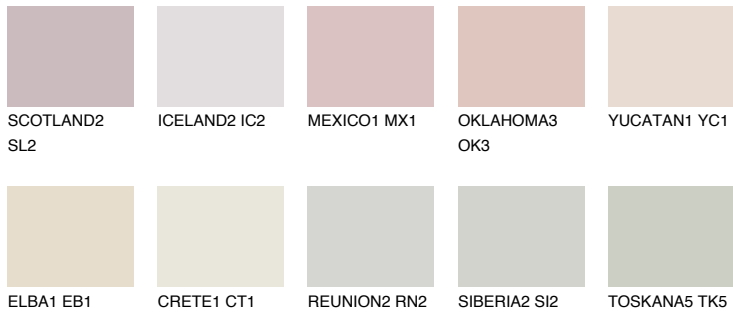

COLOUR DETAILS

INDIANA1 IN1

74% TSR 70%

Matching colours

COLOURS

INTENSE

For more information on plasters and paints, go to www.ceresit.ee

*The presented colours refer to plasters and paints offered by Ceresit. Due to the use of digital techniques, the presented colours might not represent the original ones, thus they cannot be considered as a reliable colour presentation. We recommend checking the authentic colour samples.