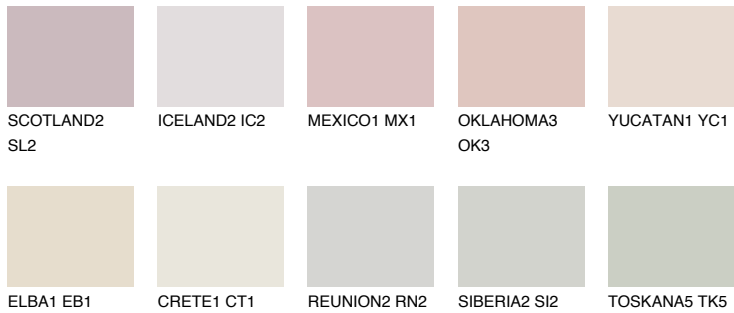

COLOUR DETAILS

INDIANA1 IN1

74% TSR 70%

Matching colours

COLOURS

INTENSE

For more information on plasters and paints, go to www.ceresit.ee

*The presented colours refer to plasters and paints offered by Ceresit. Due to the use of digital techniques, the presented colours might not represent the original ones, thus they cannot be considered as a reliable colour presentation. We recommend checking the authentic colour samples.