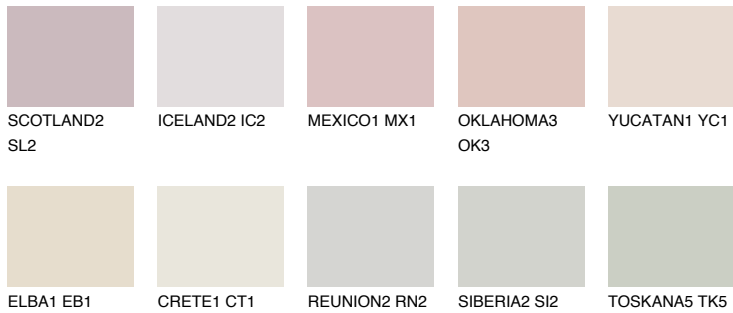

# COLOUR DETAILS

### Matching colours

#### COLOURS

#### INTENSE

For more information on plasters and paints, go to [www.ceresit.ee](http://www.ceresit.ee)

\*The presented colours refer to plasters and paints offered by Ceresit. Due to the use of digital techniques, the presented colours might not represent the original ones, thus they cannot be considered as a reliable colour presentation. We recommend checking the authentic colour samples.