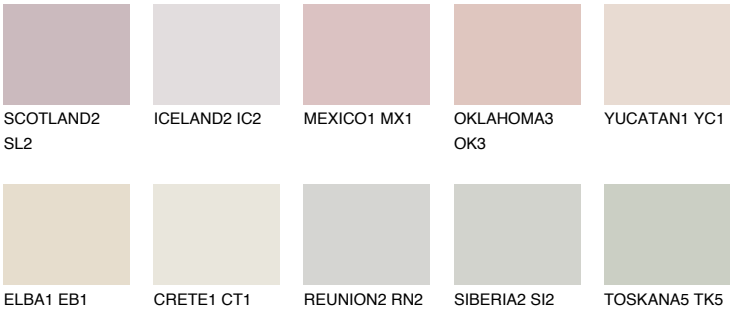

INDIANA1 IN1

74% **TSR** 70%

Matching colours

COLOURS

INTENSE

For more information on plasters and paints, go to www.ceresit.ee

*The presented colours refer to plasters and paints offered by Ceresit. Due to the use of digital techniques, the presented colours might not represent the original ones, thus they cannot be considered as a reliable colour presentation. We recommend checking the authentic colour samples.