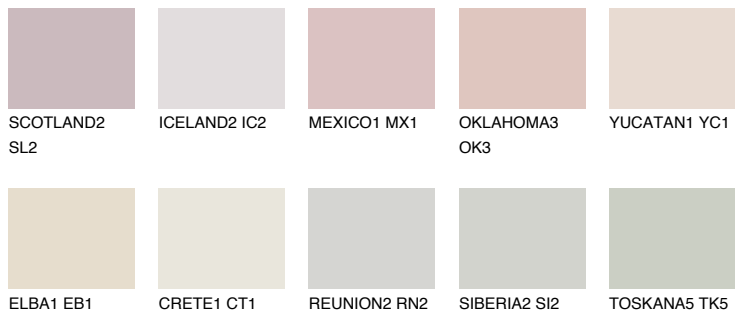

COLOUR DETAILS

INDIANA1 IN1

74% TSR 70%

Matching colours

COLOURS

INTENSE

For more information on plasters and paints, go to www.ceresit.ee

*The presented colours refer to plasters and paints offered by Ceresit. Due to the use of digital techniques, the presented colours might not represent the original ones, thus they cannot be considered as a reliable colour presentation. We recommend checking the authentic colour samples.