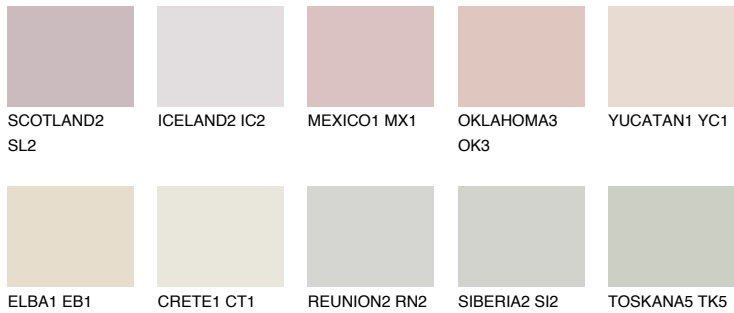

# COLOUR DETAILS

### Matching colours

#### COLOURS

#### INTENSE

For more information on plasters and paints, go to [www.ceresit.ee](http://www.ceresit.ee)

\*The presented colours refer to plasters and paints offered by Ceresit. Due to the use of digital techniques, the presented colours might not represent the original ones, thus they cannot be considered as a reliable colour presentation. We recommend checking the authentic colour samples.