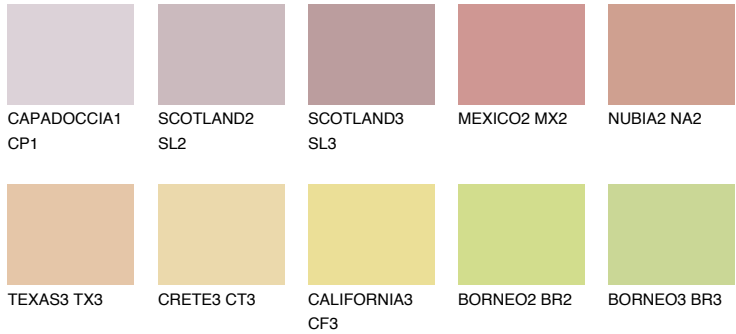

COLOUR DETAILS

INDIANA2 IN2

59% TSR 63%

Matching colours

COLOURS

INTENSE

For more information on plasters and paints, go to www.ceresit.ee

*The presented colours refer to plasters and paints offered by Ceresit. Due to the use of digital techniques, the presented colours might not represent the original ones, thus they cannot be considered as a reliable colour presentation. We recommend checking the authentic colour samples.