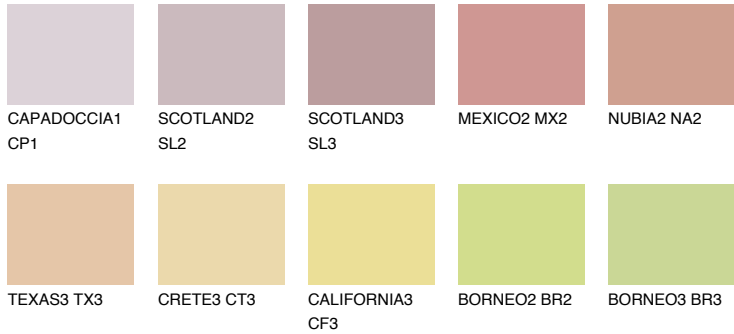

COLOUR DETAILS

INDIANA2 IN2

59% TSR 63%

Matching colours

COLOURS

INTENSE

For more information on plasters and paints, go to www.ceresit.ee

*The presented colours refer to plasters and paints offered by Ceresit. Due to the use of digital techniques, the presented colours might not represent the original ones, thus they cannot be considered as a reliable colour presentation. We recommend checking the authentic colour samples.