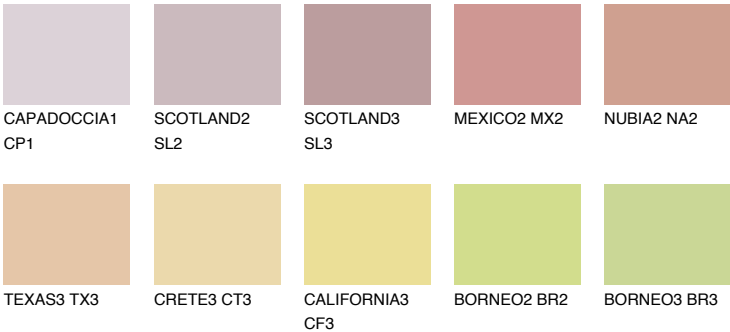

## INDIANA2 IN2

59% TSR 63%

### Matching colours

#### COLOURS

#### INTENSE

For more information on plasters and paints, go to [www.ceresit.ee](http://www.ceresit.ee)

\*The presented colours refer to plasters and paints offered by Ceresit. Due to the use of digital techniques, the presented colours might not represent the original ones, thus they cannot be considered as a reliable colour presentation. We recommend checking the authentic colour samples.