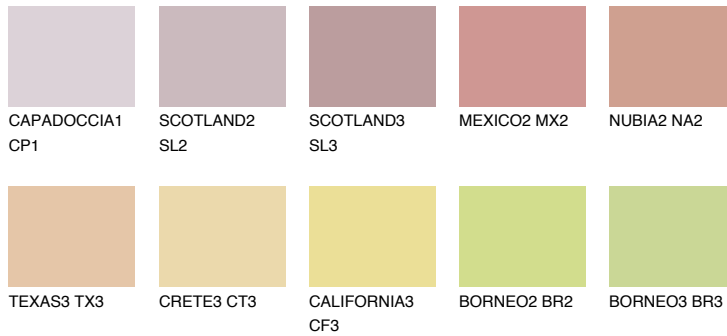

COLOUR DETAILS

INDIANA2 IN2

59% TSR 63%

Matching colours

COLOURS

INTENSE

For more information on plasters and paints, go to www.ceresit.ee

*The presented colours refer to plasters and paints offered by Ceresit. Due to the use of digital techniques, the presented colours might not represent the original ones, thus they cannot be considered as a reliable colour presentation. We recommend checking the authentic colour samples.