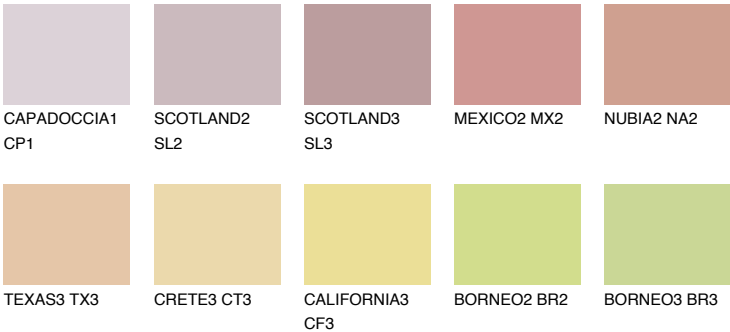

INDIANA2 IN2

59% TSR 63%

Matching colours

COLOURS

INTENSE

For more information on plasters and paints, go to www.ceresit.ee

*The presented colours refer to plasters and paints offered by Ceresit. Due to the use of digital techniques, the presented colours might not represent the original ones, thus they cannot be considered as a reliable colour presentation. We recommend checking the authentic colour samples.