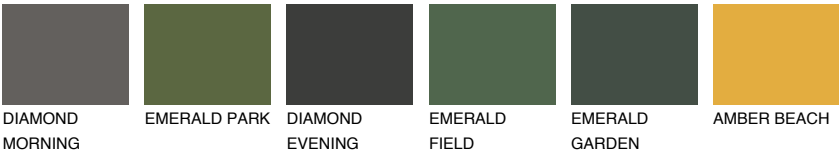

INDIANA2 IN2

59% TSR 63%

Matching colours

COLOURS

INTENSE

For more information on plasters and paints, go to www.ceresit.ee

*The presented colours refer to plasters and paints offered by Ceresit. Due to the use of digital techniques, the presented colours might not represent the original ones, thus they cannot be considered as a reliable colour presentation. We recommend checking the authentic colour samples.