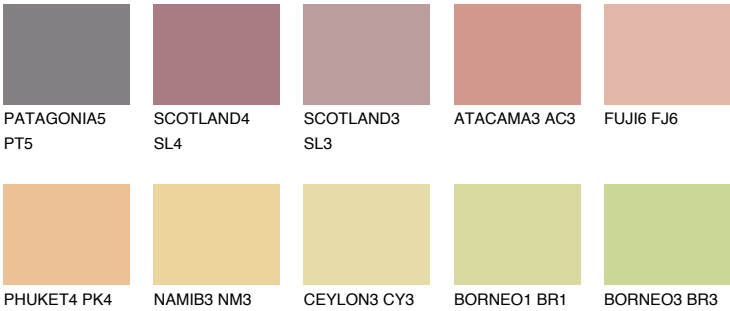

INDIANA3 IN3

54% **TSR** 60%

Matching colours

COLOURS

INTENSE

For more information on plasters and paints, go to www.ceresit.ee

*The presented colours refer to plasters and paints offered by Ceresit. Due to the use of digital techniques, the presented colours might not represent the original ones, thus they cannot be considered as a reliable colour presentation. We recommend checking the authentic colour samples.